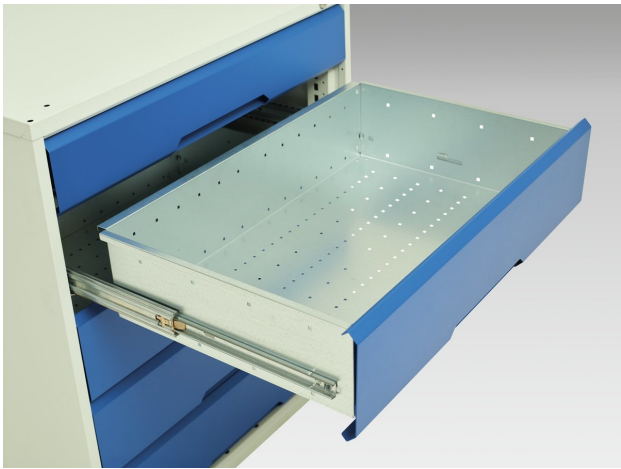

16925257. - verso drawer cabinet

Short Description

verso drawer cabinet with 9 drawers
WxDxH: 1050x550x1000mm

Product Images

Additional Information

Width	1050
Depth	550
Height	1000
Customs tariff number	94032080
Product material	Sheet steel
Product surface	Powder coated
Drawer Load Capacity	75 kg
Drawer height 1	100mm
Drawer 1 Internal Dimensions	930mm x 430mm x 75mm
Drawer height 2	100mm
Drawer 2 Internal Dimensions	930mm x 430mm x 75mm
Drawer height 3	100mm
Drawer 3 Internal Dimensions	930mm x 430mm x 75mm
Drawer height 4	100mm
Drawer 4 Internal Dimensions	930mm x 430mm x 75mm
Drawer height 5	100mm
Drawer 5 Internal Dimensions	930mm x 430mm x 75mm
Drawer height 6	100mm
Drawer 6 Internal Dimensions	930mm x 430mm x 75mm
Drawer height 7	100mm
Drawer 7 Internal Dimensions	930mm x 430mm x 75mm
Drawer height 8	100mm
Drawer 8 Internal Dimensions	930mm x 430mm x 75mm
Drawer height 9	125mm
Drawer 9 Internal Dimensions	930mm x 430mm x 100mm

Product Options

Colour:	Anthracite grey
	Crimson red
	Gentian blue
	Light grey