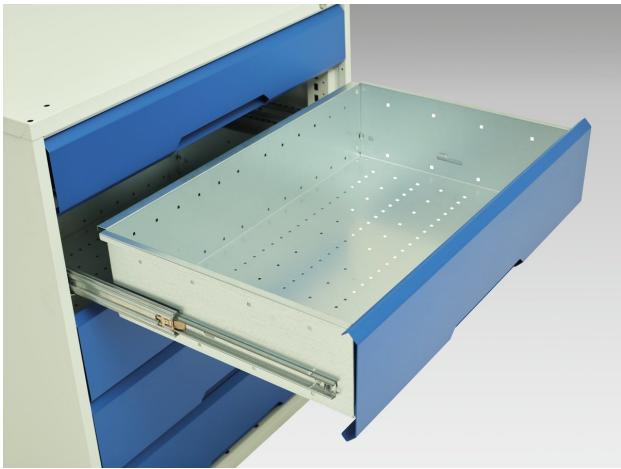

# 16925317. - verso drawer cabinet

## Short Description

---

verso drawer cabinet with 5 drawers and a blocking mechanism

WxDxH: 525x550x900mm

## Additional Information

---

Width	525
Depth	550
Height	900
Product material	Sheet steel
Product surface	Powder coated
Drawer Load Capacity	75 kg
Drawer height 1	125mm
Drawer 1 Internal Dimensions	405mm x 430mm x 100mm
Drawer height 2	175mm
Drawer 2 Internal Dimensions	405mm x 430mm x 150mm
Drawer height 3	175mm
Drawer 3 Internal Dimensions	405mm x 430mm x 150mm
Drawer height 4	175mm
Drawer 4 Internal Dimensions	405mm x 430mm x 150mm
Drawer height 5	175mm
Drawer 5 Internal Dimensions	405mm x 430mm x 150mm