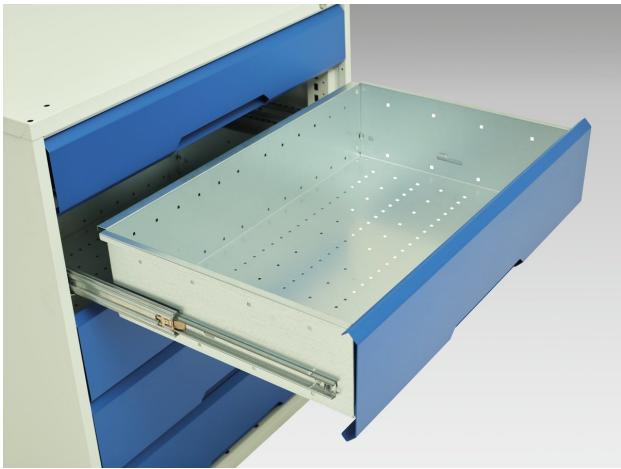

16925329. - verso drawer cabinet

Short Description

verso drawer cabinet with 7 drawers and a blocking mechanism
WxDxH: 525x550x900mm

Product Images

Additional Information

Width	525
Depth	550
Height	900
Product material	Sheet steel
Product surface	Powder coated
Drawer Load Capacity	75 kg
Drawer height 1	100mm
Drawer 1 Internal Dimensions	405mm x 430mm x 75mm
Drawer height 2	100mm
Drawer 2 Internal Dimensions	405mm x 430mm x 75mm
Drawer height 3	100mm
Drawer 3 Internal Dimensions	405mm x 430mm x 75mm
Drawer height 4	100mm
Drawer 4 Internal Dimensions	405mm x 430mm x 75mm
Drawer height 5	125mm
Drawer 5 Internal Dimensions	405mm x 430mm x 100mm
Drawer height 6	125mm
Drawer 6 Internal Dimensions	405mm x 430mm x 100mm
Drawer height 7	175mm
Drawer 7 Internal Dimensions	405mm x 430mm x 150mm

Product Options

Colour:	Anthracite grey
	Crimson red
	Gentian blue
	Light grey