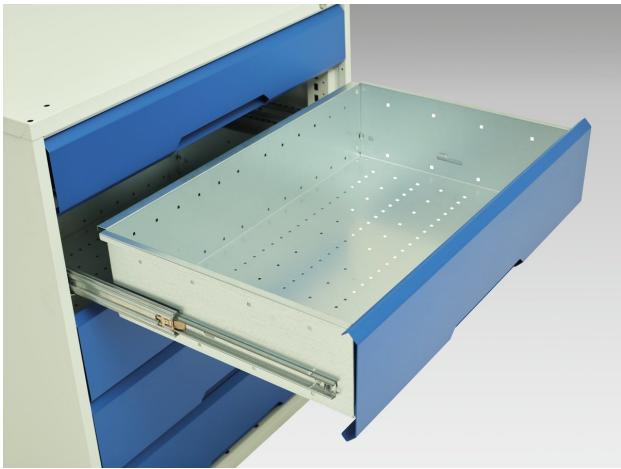

16925357. - verso drawer cabinet

Short Description

verso drawer cabinet with 9 drawers and a blocking mechanism
WxDxH: 525x550x1000mm

Product Images

Additional Information

Width	525
Depth	550
Height	1000
Product material	Sheet steel
Product surface	Powder coated
Drawer Load Capacity	75 kg
Drawer height 1	100mm
Drawer 1 Internal Dimensions	405mm x 430mm x 75mm
Drawer height 2	100mm
Drawer 2 Internal Dimensions	405mm x 430mm x 75mm
Drawer height 3	100mm
Drawer 3 Internal Dimensions	405mm x 430mm x 75mm
Drawer height 4	100mm
Drawer 4 Internal Dimensions	405mm x 430mm x 75mm
Drawer height 5	100mm
Drawer 5 Internal Dimensions	405mm x 430mm x 75mm
Drawer height 6	100mm
Drawer 6 Internal Dimensions	405mm x 430mm x 75mm
Drawer height 7	100mm
Drawer 7 Internal Dimensions	405mm x 430mm x 75mm
Drawer height 8	100mm
Drawer 8 Internal Dimensions	405mm x 430mm x 75mm
Drawer height 9	125mm
Drawer 9 Internal Dimensions	405mm x 430mm x 100mm

Product Options

Colour:	Anthracite grey
	Crimson red
	Gentian blue
	Light grey