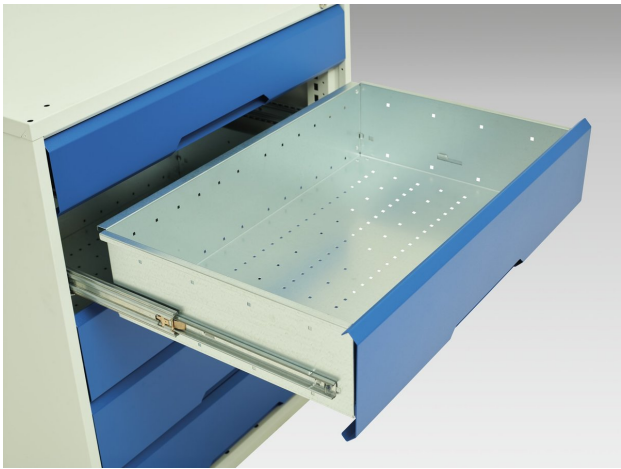


16925412. - verso drawer cabinet

Short Description

verso drawer cabinet with 5 drawers and a blocking mechanism

WxDxH: 800x550x800mm

Product Images

Additional Information

Width	800
Depth	550
Height	800
Product material	Sheet steel
Product surface	Powder coated
Drawer Load Capacity	75 kg
Drawer height 1	100mm
Drawer 1 Internal Dimensions	680mm x 430mm x 75mm
Drawer height 2	100mm
Drawer 2 Internal Dimensions	680mm x 430mm x 75mm
Drawer height 3	175mm
Drawer 3 Internal Dimensions	680mm x 430mm x 150mm
Drawer height 4	175mm
Drawer 4 Internal Dimensions	680mm x 430mm x 150mm
Drawer height 5	175mm
Drawer 5 Internal Dimensions	680mm x 430mm x 150mm

Product Options

Colour:	Anthracite grey
	Crimson red
	Gentian blue
	Light grey