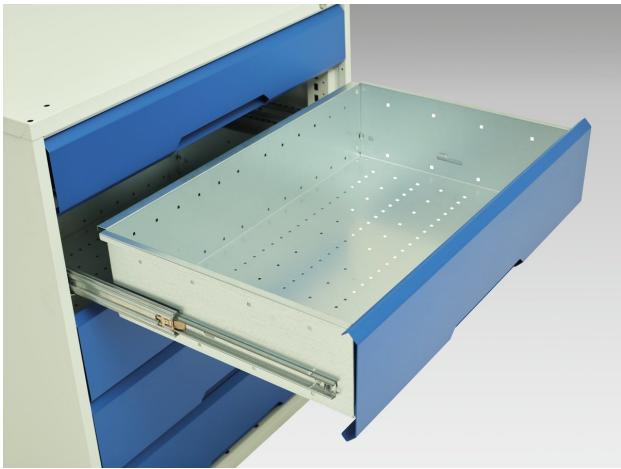

16925415. - verso drawer cabinet

Short Description

verso drawer cabinet with 7 drawers and a blocking mechanism
WxDxH: 800x550x800mm

Product Images

Additional Information

Width	800
Depth	550
Height	800
Product material	Sheet steel
Product surface	Powder coated
Drawer Load Capacity	75 kg
Drawer height 1	100mm
Drawer 1 Internal Dimensions	680mm x 430mm x 75mm
Drawer height 2	100mm
Drawer 2 Internal Dimensions	680mm x 430mm x 75mm
Drawer height 3	100mm
Drawer 3 Internal Dimensions	680mm x 430mm x 75mm
Drawer height 4	100mm
Drawer 4 Internal Dimensions	680mm x 430mm x 75mm
Drawer height 5	100mm
Drawer 5 Internal Dimensions	680mm x 430mm x 75mm
Drawer height 6	100mm
Drawer 6 Internal Dimensions	680mm x 430mm x 75mm
Drawer height 7	125mm
Drawer 7 Internal Dimensions	680mm x 430mm x 100mm

Product Options

Colour:	Anthracite grey
	Crimson red
	Gentian blue
	Light grey