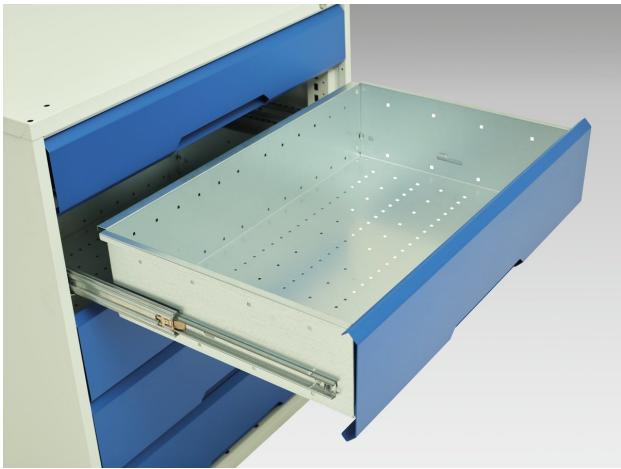

16925417. - verso drawer cabinet

Short Description

verso drawer cabinet with 5 drawers and a blocking mechanism
WxDxH: 800x550x900mm

Product Images

Additional Information

Width	800
Depth	550
Height	900
Product material	Sheet steel
Product surface	Powder coated
Drawer Load Capacity	75 kg
Drawer height 1	125mm
Drawer 1 Internal Dimensions	680mm x 430mm x 100mm
Drawer height 2	175mm
Drawer 2 Internal Dimensions	680mm x 430mm x 150mm
Drawer height 3	175mm
Drawer 3 Internal Dimensions	680mm x 430mm x 150mm
Drawer height 4	175mm
Drawer 4 Internal Dimensions	680mm x 430mm x 150mm
Drawer height 5	175mm
Drawer 5 Internal Dimensions	680mm x 430mm x 150mm

Product Options

Colour:	Anthracite grey
	Crimson red
	Gentian blue
	Light grey