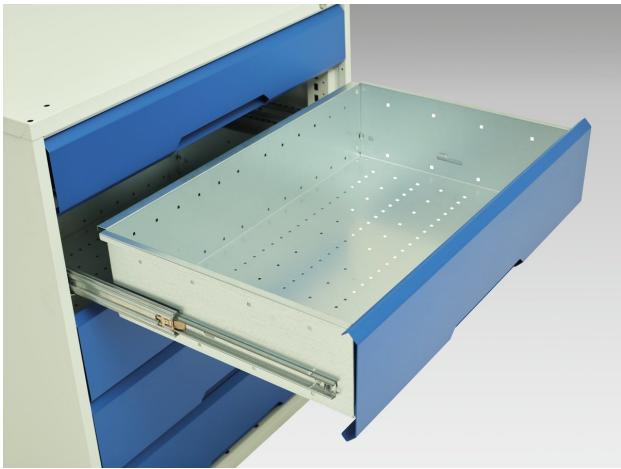

# 16925429. - verso drawer cabinet

## Short Description

---

verso drawer cabinet with 7 drawers and a blocking mechanism  
WxDxH: 800x550x900mm

## Additional Information

---

Width	800
Depth	550
Height	900
Product material	Sheet steel
Product surface	Powder coated
Drawer Load Capacity	75 kg
Drawer height 1	100mm
Drawer 1 Internal Dimensions	680mm x 430mm x 75mm
Drawer height 2	100mm
Drawer 2 Internal Dimensions	680mm x 430mm x 75mm
Drawer height 3	100mm
Drawer 3 Internal Dimensions	680mm x 430mm x 75mm
Drawer height 4	100mm
Drawer 4 Internal Dimensions	680mm x 430mm x 75mm
Drawer height 5	125mm
Drawer 5 Internal Dimensions	680mm x 430mm x 100mm
Drawer height 6	125mm
Drawer 6 Internal Dimensions	680mm x 430mm x 100mm
Drawer height 7	175mm
Drawer 7 Internal Dimensions	680mm x 430mm x 150mm