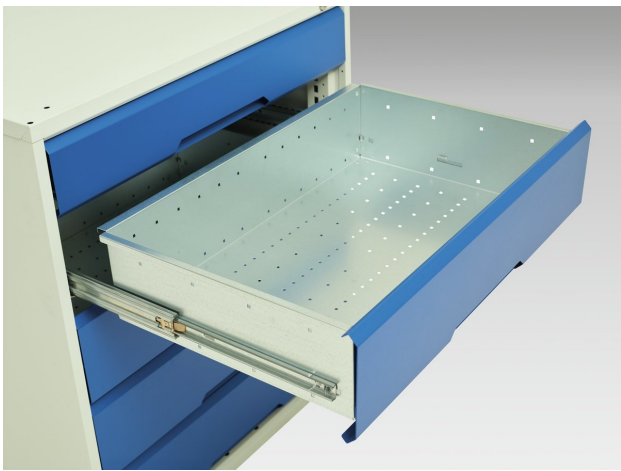

# 16925437. - verso drawer-door cabinet

## Short Description

verso drawer-door cabinet with 2 drawers, drawer blocking & shelf

WxDxH: 800x550x900mm

## Additional Information

---

Width	800
Depth	550
Height	900
Product material	Sheet steel
Product surface	Powder coated
Drawer Load Capacity	75 kg
Drawer height 1	125mm
Drawer 1 Internal Dimensions	680mm x 430mm x 100mm
Drawer height 2	175mm
Drawer 2 Internal Dimensions	680mm x 430mm x 150mm
Door type	Plain
Number of shelves	1
Shelf Type	Full Depth
Shelf Material	Steel
Shelf Load Capacity	75kg