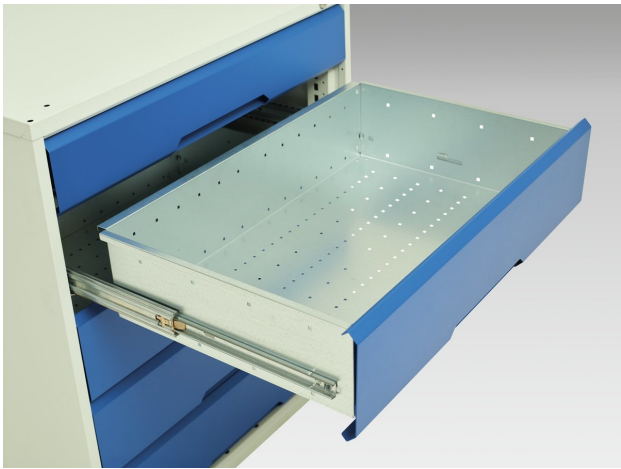

16925514. - verso drawer cabinet

Short Description

verso drawer cabinet with 6 drawers and a blocking mechanism
WxDxH: 1050x550x800mm

Product Images

Additional Information

Width	1050
Depth	550
Height	800
Product material	Sheet steel
Product surface	Powder coated
Drawer Load Capacity	75 kg
Drawer height 1	100mm
Drawer 1 Internal Dimensions	930mm x 430mm x 75mm
Drawer height 2	125mm
Drawer 2 Internal Dimensions	930mm x 430mm x 100mm
Drawer height 3	125mm
Drawer 3 Internal Dimensions	930mm x 430mm x 100mm
Drawer height 4	125mm
Drawer 4 Internal Dimensions	930mm x 430mm x 100mm
Drawer height 5	125mm
Drawer 5 Internal Dimensions	930mm x 430mm x 100mm
Drawer height 6	125mm
Drawer 6 Internal Dimensions	930mm x 430mm x 100mm

Product Options

Colour:	Anthracite grey
	Crimson red
	Gentian blue
	Light grey