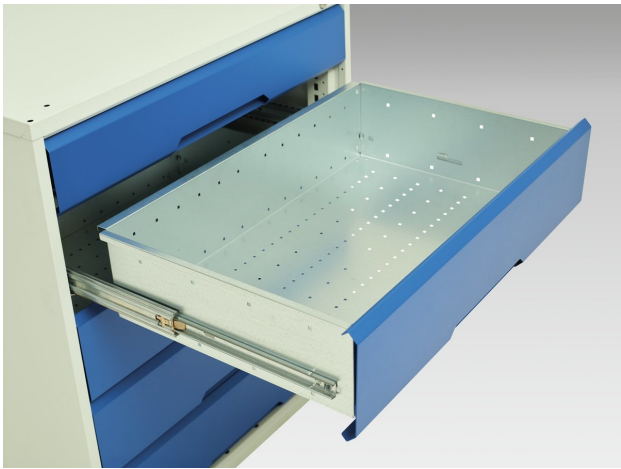

16925549. - verso drawer cabinet

Short Description

verso drawer cabinet with 7 drawers and a blocking mechanism
WxDxH: 1050x550x1000mm

Product Images

Additional Information

Width	1050
Depth	550
Height	1000
Product material	Sheet steel
Product surface	Powder coated
Drawer Load Capacity	75 kg
Drawer height 1	100mm
Drawer 1 Internal Dimensions	930mm x 430mm x 75mm
Drawer height 2	100mm
Drawer 2 Internal Dimensions	930mm x 430mm x 75mm
Drawer height 3	125mm
Drawer 3 Internal Dimensions	930mm x 430mm x 100mm
Drawer height 4	125mm
Drawer 4 Internal Dimensions	930mm x 430mm x 100mm
Drawer height 5	125mm
Drawer 5 Internal Dimensions	930mm x 430mm x 100mm
Drawer height 6	175mm
Drawer 6 Internal Dimensions	930mm x 430mm x 150mm
Drawer height 7	175mm
Drawer 7 Internal Dimensions	930mm x 430mm x 150mm

Product Options

Colour:	Anthracite grey
	Crimson red
	Gentian blue
	Light grey