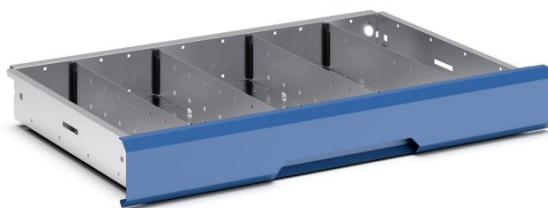

# 16926820.51 - verso adjustable metal divider kit

## Short Description

verso adjustable metal divider kit 5 compartment. for cabinet -  
WxDxH: 800x550x100/125mm galvanised steel

## Additional Information

Width	675
Depth	430
Height	77
Customs tariff number	94032080
Product material	Sheet steel
Product surface	Galvanised