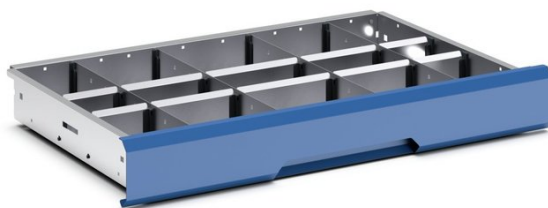

16926824.51 - verso adjustable metal divider kit

Short Description

verso adjustable metal divider kit 15 compartment. for cabinet -
WxDxH: 800x550x100/125mm galvanised steel

Product Images

Additional Information

Width	675
Depth	430
Height	77
Customs tariff number	94032080
Product material	Sheet steel
Product surface	Galvanised