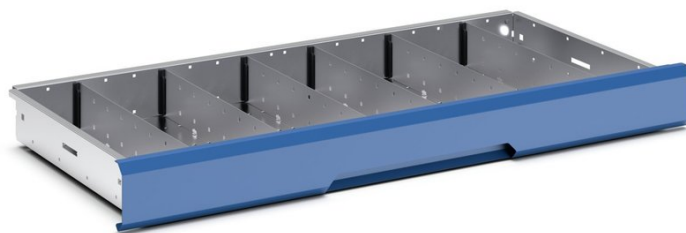

# 16926840.51 - verso adjustable metal divider kit

## Short Description

verso adjustable metal divider kit 7 compartment. for cabinet -  
WxDxH: 1050x550x100/125mm galvanised steel

## Additional Information

Width	925
Depth	430
Height	77
Customs tariff number	94032080
Product material	Sheet steel
Product surface	Galvanised