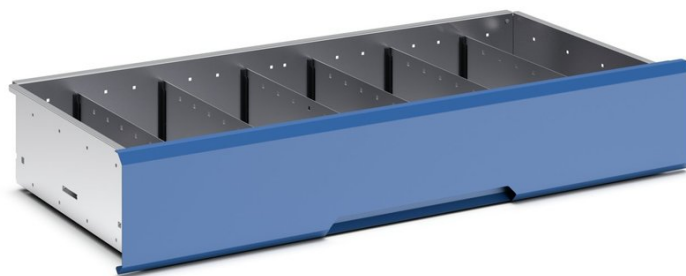

16926841.51 - verso adjustable metal divider kit

Short Description

verso adjustable metal divider kit 7 compartment. for cabinet -
WxDxH: 1050x550x175mm galvanised steel

Product Images

Additional Information

Width	925
Depth	430
Height	127
Customs tariff number	94032080
Product material	Sheet steel
Product surface	Galvanised