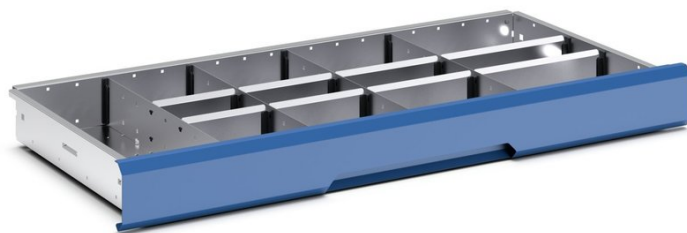

16926842.51 - verso adjustable metal divider kit

Short Description

verso adjustable metal divider kit 13 compartment. for cabinet -
WxDxH: 1050x550x100/125mm galvanised steel

Product Images

Additional Information

Width	925
Depth	430
Height	77
Customs tariff number	94032080
Product material	Sheet steel
Product surface	Galvanised