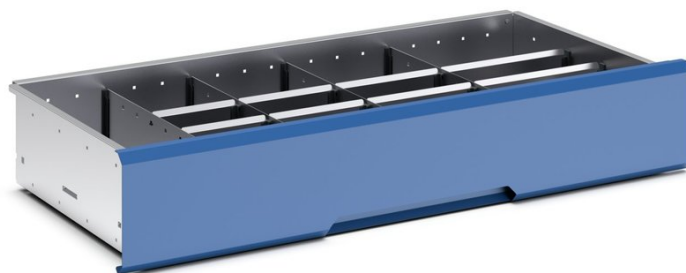

# 16926843.51 - verso adjustable metal divider kit

## Short Description

verso adjustable metal divider kit 13 compartment. for cabinet -  
WxDxH: 1050x550x175mm galvanised steel

## Additional Information

Width	925
Depth	430
Height	127
Customs tariff number	94032080
Product material	Sheet steel
Product surface	Galvanised