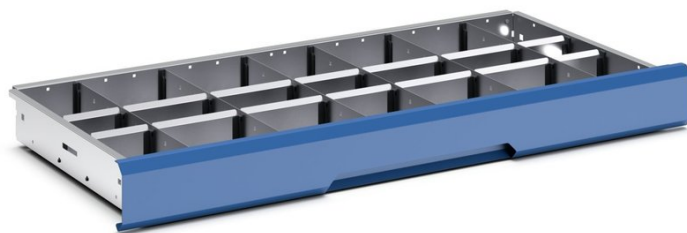

16926844.51 - verso adjustable metal divider kit

Short Description

verso adjustable metal divider kit 21 compartment. for cabinet -
WxDxH: 1050x550x100/125mm galvanised steel

Product Images

Additional Information

Width	925
Depth	430
Height	77
Customs tariff number	94032080
Product material	Sheet steel
Product surface	Galvanised