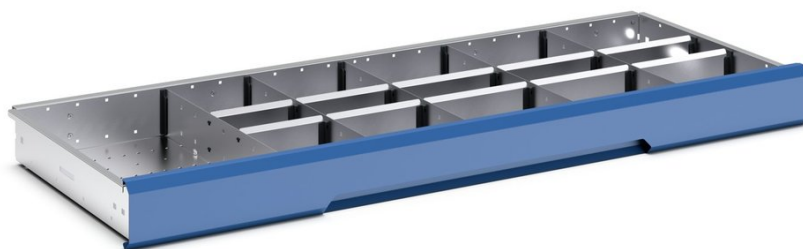

# 16926862.51 - verso adjustable metal divider kit

## Short Description

verso adjustable metal divider kit 16 compartment. for cabinet -  
WxDxH: 1300x550x100/125mm galvanised steel

## Additional Information

Width	1175
Depth	430
Height	77
Customs tariff number	94032080
Product material	Sheet steel
Product surface	Galvanised