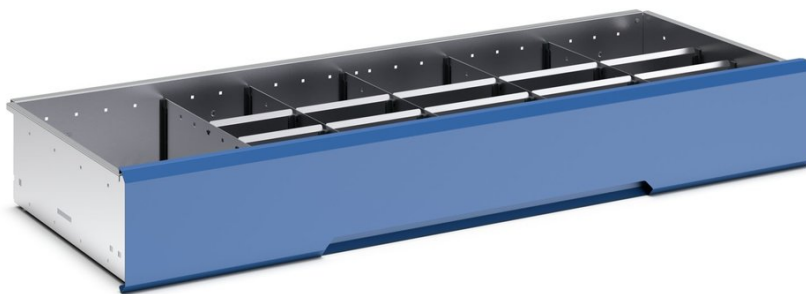

# 16926863.51 - verso adjustable metal divider kit

## Short Description

verso adjustable metal divider kit 16 compartment. for cabinet -  
WxDxH: 1300x550x175mm galvanised steel

## Additional Information

Width	1175
Depth	430
Height	127
Customs tariff number	94032080
Product material	Sheet steel
Product surface	Galvanised