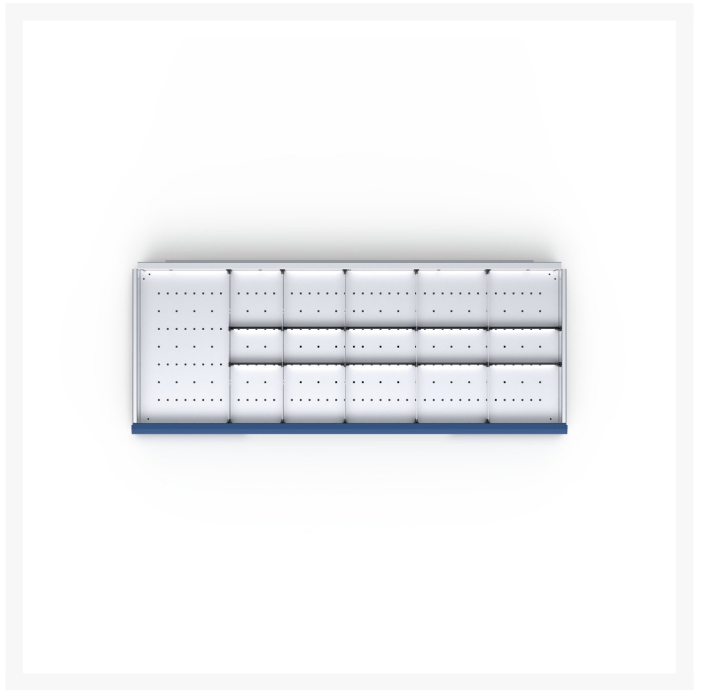

# 16926863.51 - verso adjustable metal divider kit

## Short Description

verso adjustable metal divider kit 16 compartment. for cabinet -  
WxDxH: 1300x550x175mm galvanised steel

## Additional Information

Width	1175
Depth	430
Height	127
Customs tariff number	94032080
Product material	Sheet steel
Product surface	Galvanised