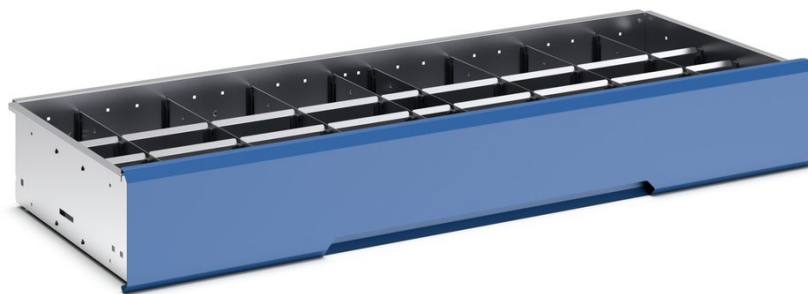

# 16926865.51 - verso adjustable metal divider kit

## Short Description

verso adjustable metal divider kit 27 compartment. for cabinet -  
WxDxH: 1300x550x175mm galvanised steel

## Additional Information

Width	1175
Depth	430
Height	127
Customs tariff number	94032080
Product material	Sheet steel
Product surface	Galvanised