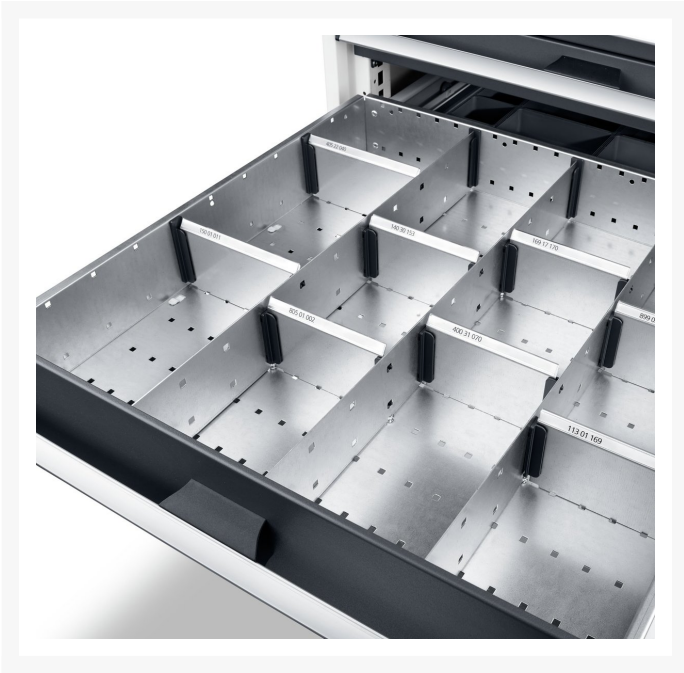

43020622.51 - cubio adjustable divider kit

Short Description

cubio adjustable divider kit 6 compartment. for cabinet -
WxDxH: 525x525x75mm galvanised steel

Product Images

Additional Information

Width	400
Depth	400
Height	52
Customs tariff number	94032080
Product material	Sheet steel
Product surface	Galvanised