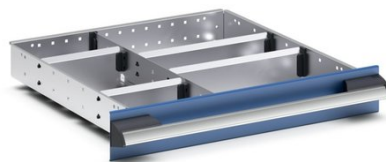

43020622.51 - cubio adjustable divider kit

Short Description

cubio adjustable divider kit 6 compartment. for cabinet -
WxDxH: 525x525x75mm galvanised steel

Product Images

Additional Information

Width	400
Depth	400
Height	52
Customs tariff number	94032080
Product material	Sheet steel
Product surface	Galvanised