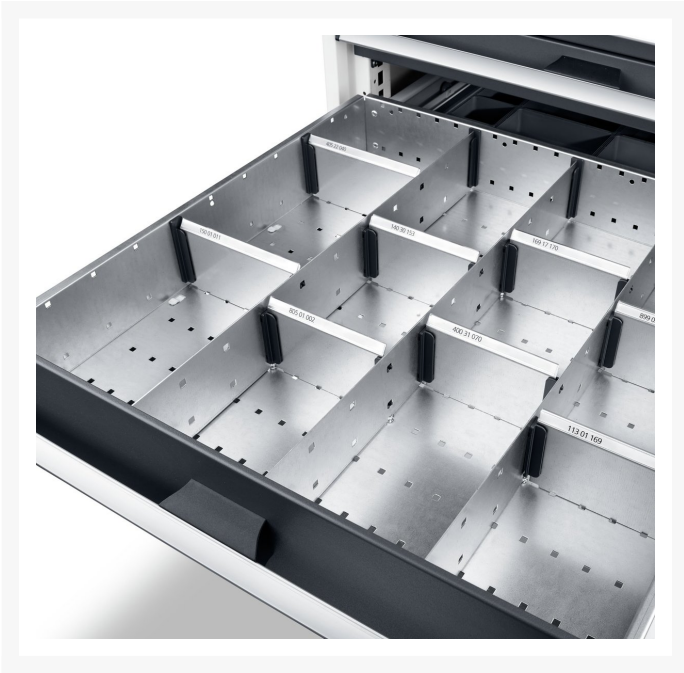

43020626.51 - cubio adjustable divider kit

Short Description

cubio adjustable divider kit 6 compartment. for cabinet -
WxDxH: 525x525x150mm galvanised steel

Product Images

Additional Information

Width	400
Depth	400
Height	127
Customs tariff number	94032080
Product material	Sheet steel
Product surface	Galvanised