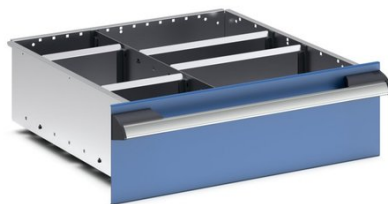

43020626.51 - cubio adjustable divider kit

Short Description

cubio adjustable divider kit 6 compartment. for cabinet -
WxDxH: 525x525x150mm galvanised steel

Product Images

Additional Information

Width	400
Depth	400
Height	127
Customs tariff number	94032080
Product material	Sheet steel
Product surface	Galvanised