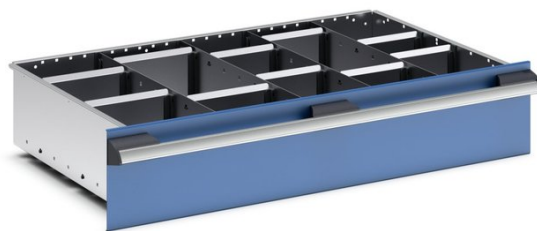

43020657.51 - cubio adjustable divider kit

Short Description

cubio adjustable divider kit 15 compartment. for cabinet -
WxDxH: 800x525x150mm galvanised steel

Product Images

Additional Information

Width	675
Depth	400
Height	127
Customs tariff number	94032080
Product material	Sheet steel
Product surface	Galvanised