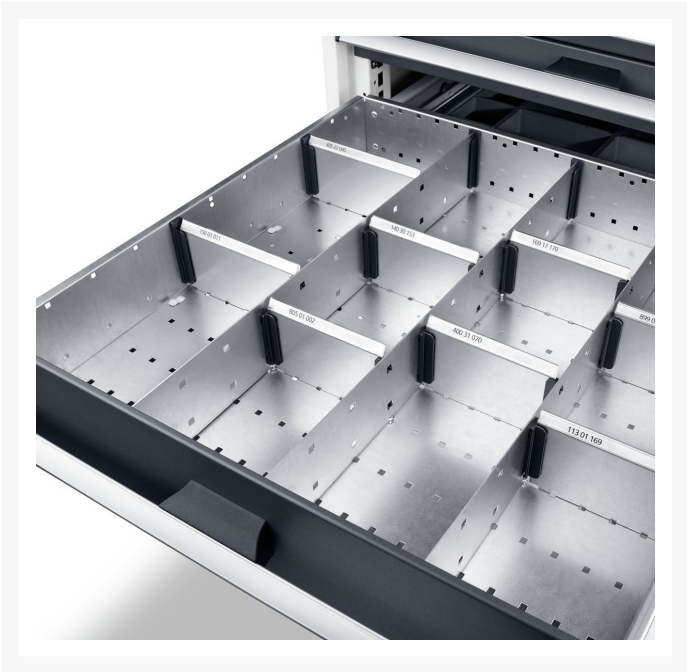

43020657.51 - cubio adjustable divider kit

Short Description

cubio adjustable divider kit 15 compartment. for cabinet -
WxDxH: 800x525x150mm galvanised steel

Product Images

Additional Information

Width	675
Depth	400
Height	127
Customs tariff number	94032080
Product material	Sheet steel
Product surface	Galvanised