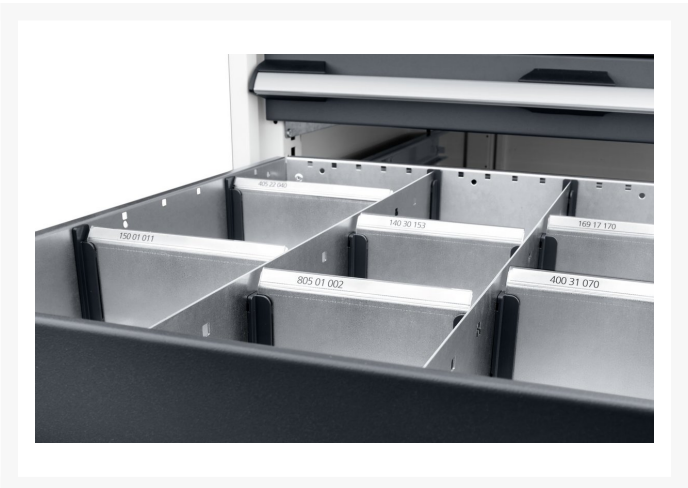

43020657.51 - cubio adjustable divider kit

Short Description

cubio adjustable divider kit 15 compartment. for cabinet -
WxDxH: 800x525x150mm galvanised steel

Product Images

Additional Information

Width	675
Depth	400
Height	127
Customs tariff number	94032080
Product material	Sheet steel
Product surface	Galvanised