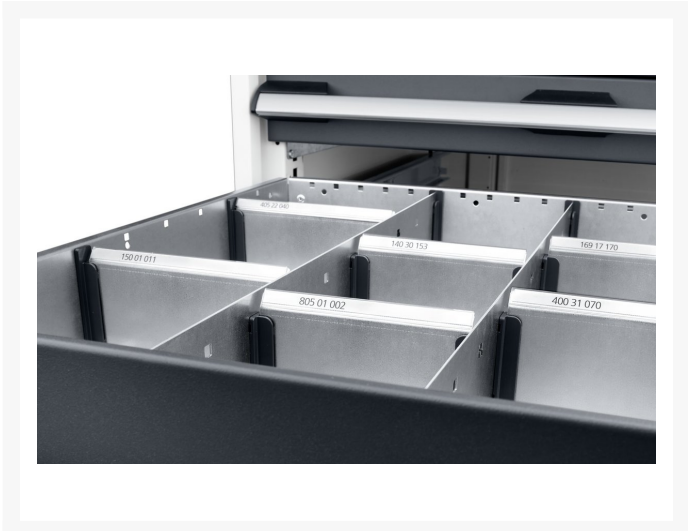

43020669.51 - cubio adjustable divider kit

Short Description

cubio adjustable divider kit 15 compartment. for cabinet -
WxDxH: 800x750x150mm galvanised steel

Product Images

Additional Information

Width	675
Depth	625
Height	127
Customs tariff number	94032080
Product material	Sheet steel
Product surface	Galvanised