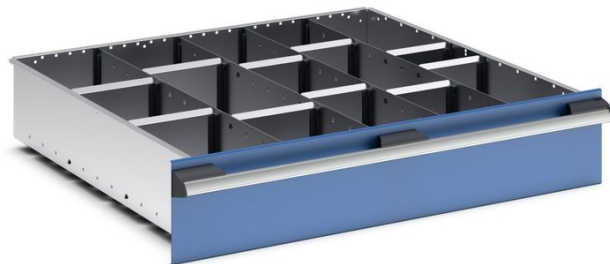

43020669.51 - cubio adjustable divider kit

Short Description

cubio adjustable divider kit 15 compartment. for cabinet -
WxDxH: 800x750x150mm galvanised steel

Product Images

Additional Information

Width	675
Depth	625
Height	127
Customs tariff number	94032080
Product material	Sheet steel
Product surface	Galvanised