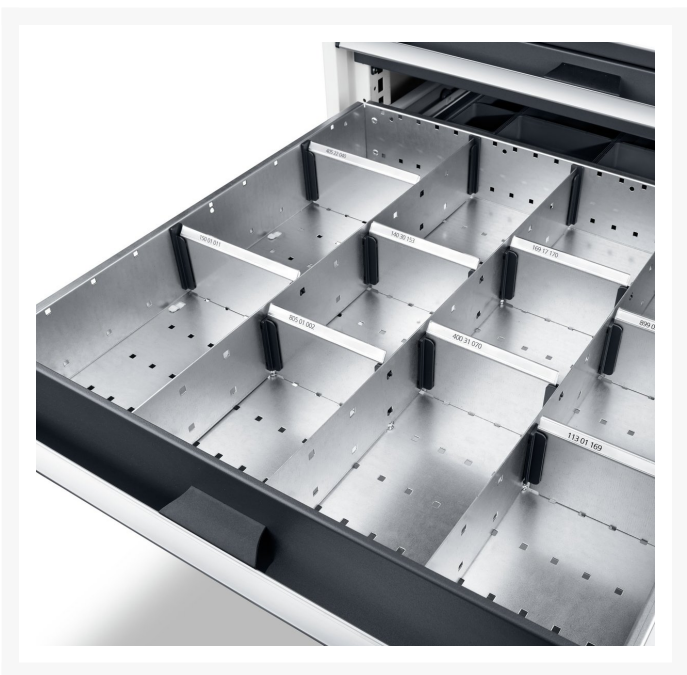

43020669.51 - cubio adjustable divider kit

Short Description

cubio adjustable divider kit 15 compartment. for cabinet -
WxDxH: 800x750x150mm galvanised steel

Product Images

Additional Information

Width	675
Depth	625
Height	127
Customs tariff number	94032080
Product material	Sheet steel
Product surface	Galvanised