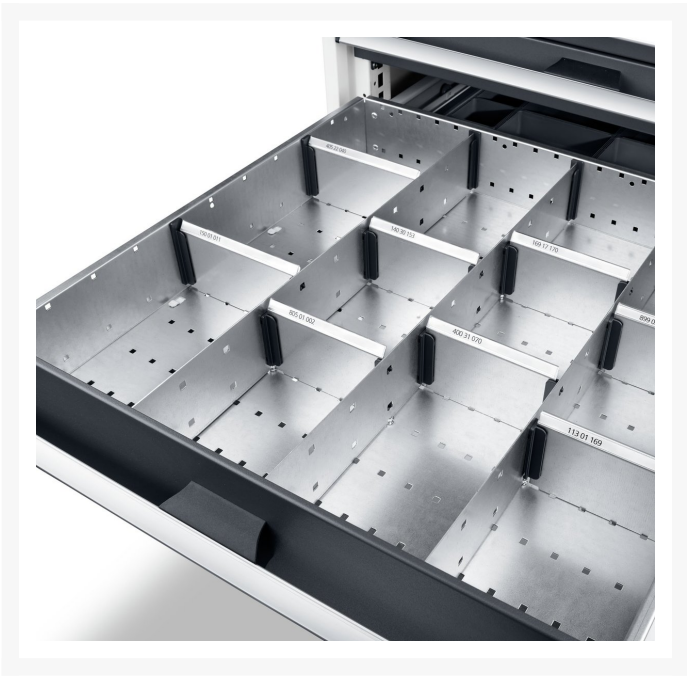

# 43020683.51 - cubio adjustable divider kit

## Short Description

cubio adjustable divider kit 16 compartment. for cabinet -  
WxDxH: 1050x750x75mm galvanised steel

## Additional Information

---

Width	925
Depth	625
Height	52
Customs tariff number	94032080
Product material	Sheet steel
Product surface	Galvanised