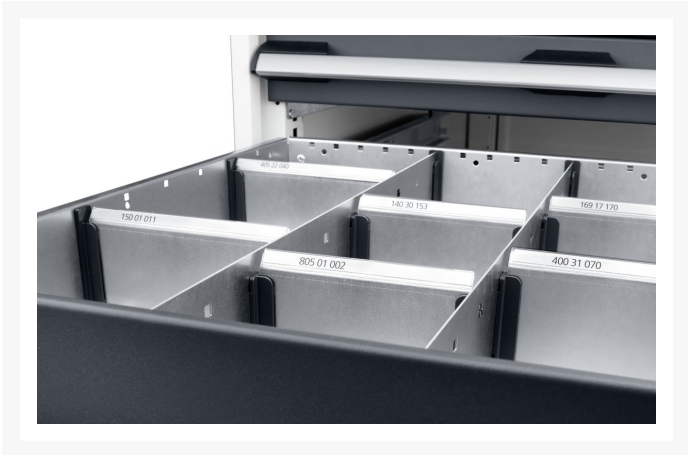

# 43020683.51 - cubio adjustable divider kit

## Short Description

cubio adjustable divider kit 16 compartment. for cabinet -  
WxDxH: 1050x750x75mm galvanised steel

## Additional Information

---

Width	925
Depth	625
Height	52
Customs tariff number	94032080
Product material	Sheet steel
Product surface	Galvanised