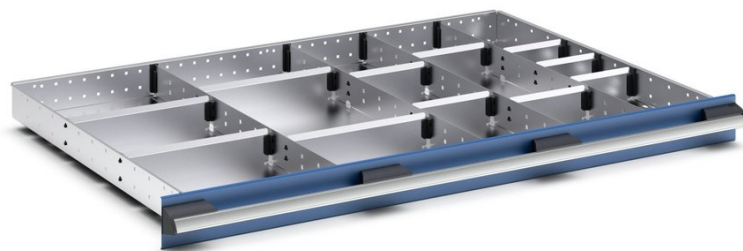

# 43020683.51 - cubio adjustable divider kit

## Short Description

cubio adjustable divider kit 16 compartment. for cabinet -  
WxDxH: 1050x750x75mm galvanised steel

## Additional Information

---

Width	925
Depth	625
Height	52
Customs tariff number	94032080
Product material	Sheet steel
Product surface	Galvanised