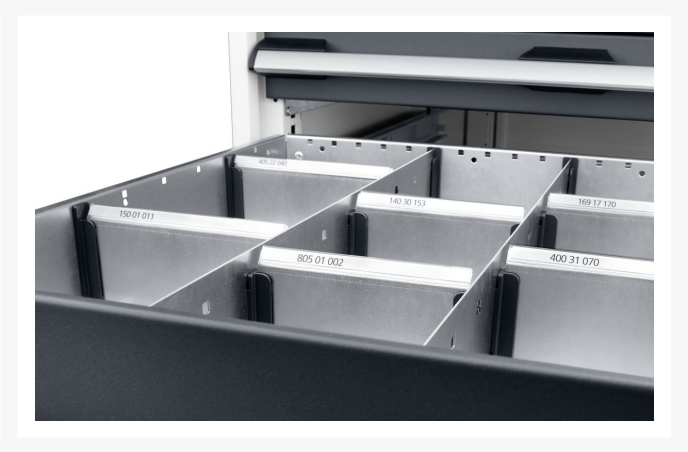

43020685.51 - cubio adjustable divider kit

Short Description

cubio adjustable divider kit 16 compartment. for cabinet -
WxDxH: 1050x750x100mm galvanised steel

Product Images

Additional Information

Width	925
Depth	625
Height	77
Customs tariff number	94032080
Product material	Sheet steel
Product surface	Galvanised