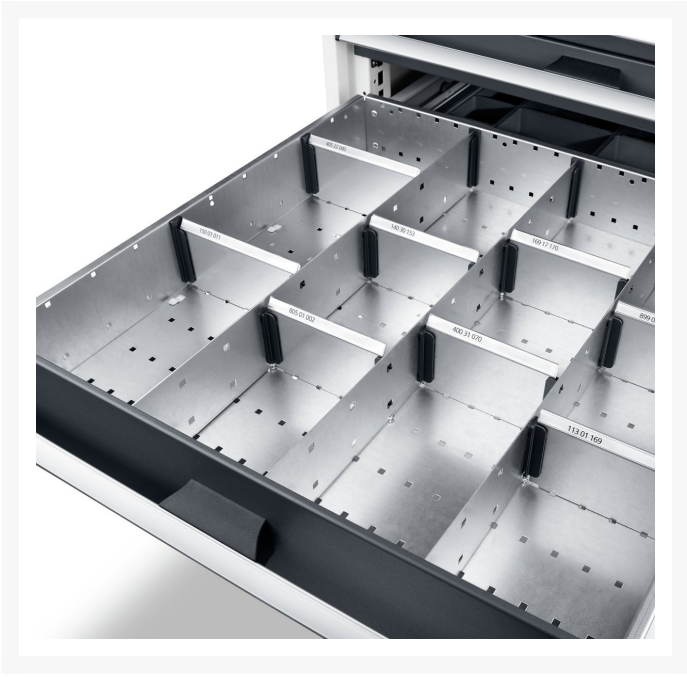

43020685.51 - cubio adjustable divider kit

Short Description

cubio adjustable divider kit 16 compartment. for cabinet -
WxDxH: 1050x750x100mm galvanised steel

Product Images

Additional Information

Width	925
Depth	625
Height	77
Customs tariff number	94032080
Product material	Sheet steel
Product surface	Galvanised