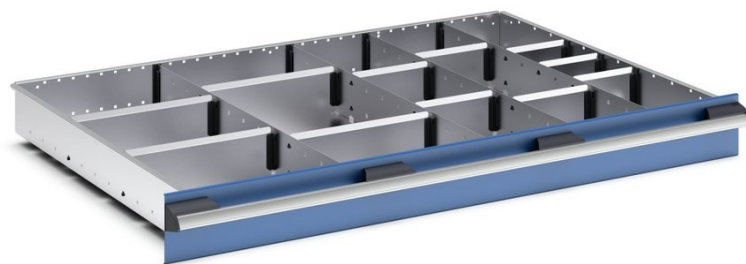

43020685.51 - cubio adjustable divider kit

Short Description

cubio adjustable divider kit 16 compartment. for cabinet -
WxDxH: 1050x750x100mm galvanised steel

Product Images

Additional Information

Width	925
Depth	625
Height	77
Customs tariff number	94032080
Product material	Sheet steel
Product surface	Galvanised