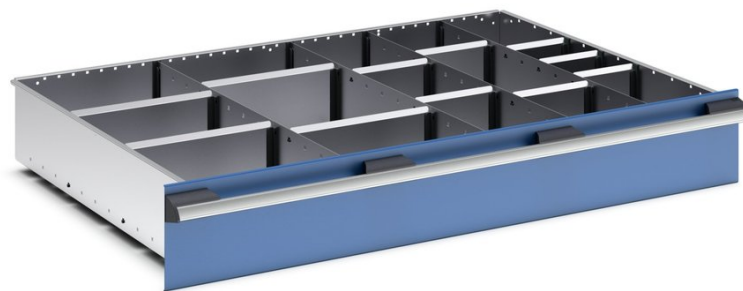

43020687.51 - cubio adjustable divider kit

Short Description

cubio adjustable divider kit 16 compartment. for cabinet -
WxDxH: 1050x750x150mm galvanised steel

Product Images

Additional Information

Width	925
Depth	625
Height	127
Customs tariff number	94032080
Product material	Sheet steel
Product surface	Galvanised