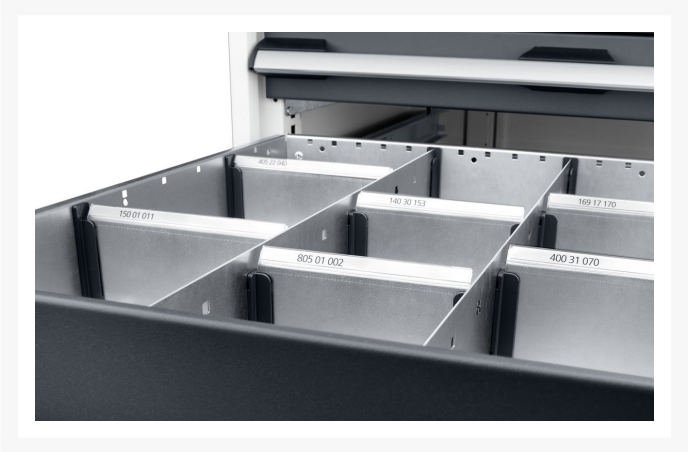

43020687.51 - cubio adjustable divider kit

Short Description

cubio adjustable divider kit 16 compartment. for cabinet -
WxDxH: 1050x750x150mm galvanised steel

Product Images

Additional Information

Width	925
Depth	625
Height	127
Customs tariff number	94032080
Product material	Sheet steel
Product surface	Galvanised