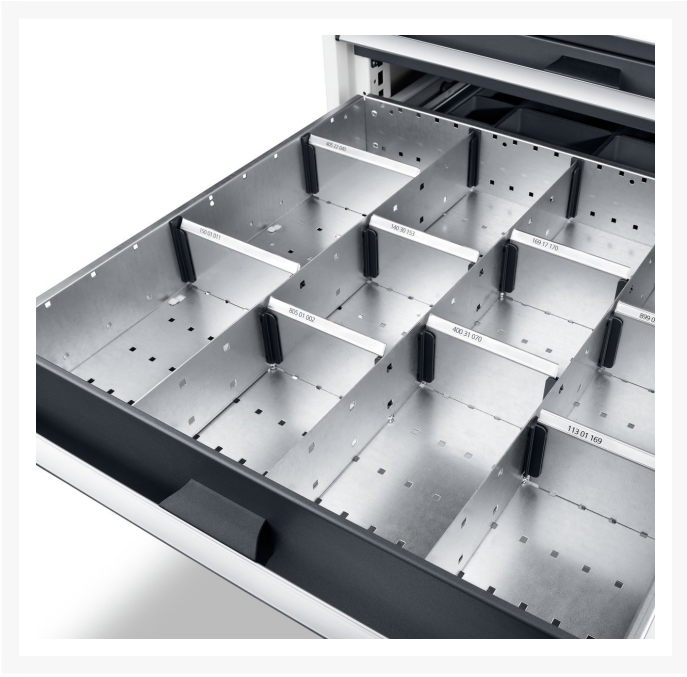

43020687.51 - cubio adjustable divider kit

Short Description

cubio adjustable divider kit 16 compartment. for cabinet -
WxDxH: 1050x750x150mm galvanised steel

Product Images

Additional Information

Width	925
Depth	625
Height	127
Customs tariff number	94032080
Product material	Sheet steel
Product surface	Galvanised