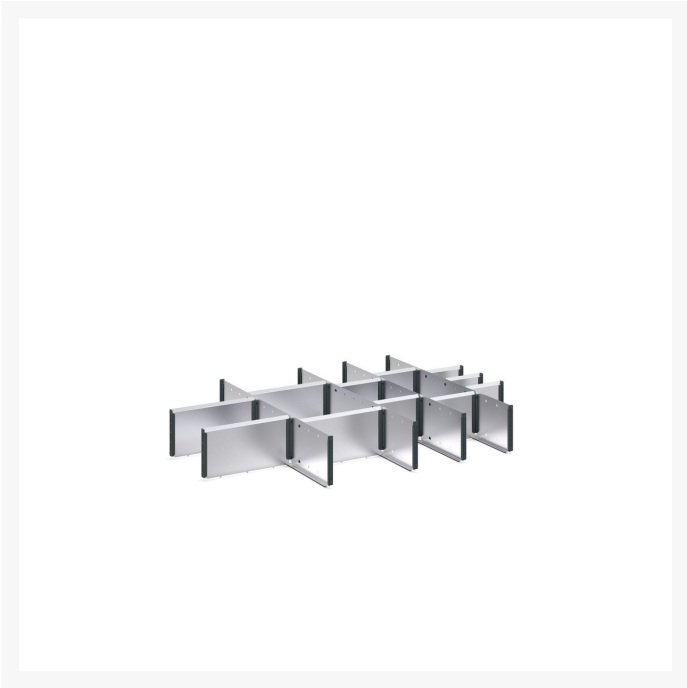

43020687.51 - cubio adjustable divider kit

Short Description

cubio adjustable divider kit 16 compartment. for cabinet -
WxDxH: 1050x750x150mm galvanised steel

Product Images

Additional Information

Width	925
Depth	625
Height	127
Customs tariff number	94032080
Product material	Sheet steel
Product surface	Galvanised