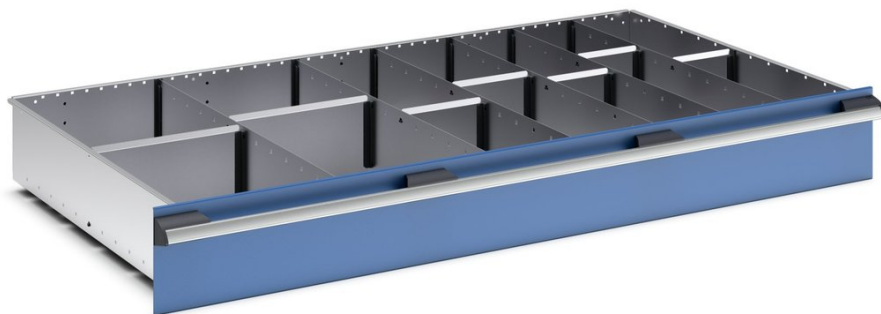

43020704.51 - cubio adjustable divider kit

Short Description

cubio adjustable divider kit 14 compartment. for cabinet -
WxDxH: 1300x750x150mm galvanised steel

Product Images

Additional Information

Width	1175
Depth	625
Height	127
Customs tariff number	94032080
Product material	Sheet steel
Product surface	Galvanised