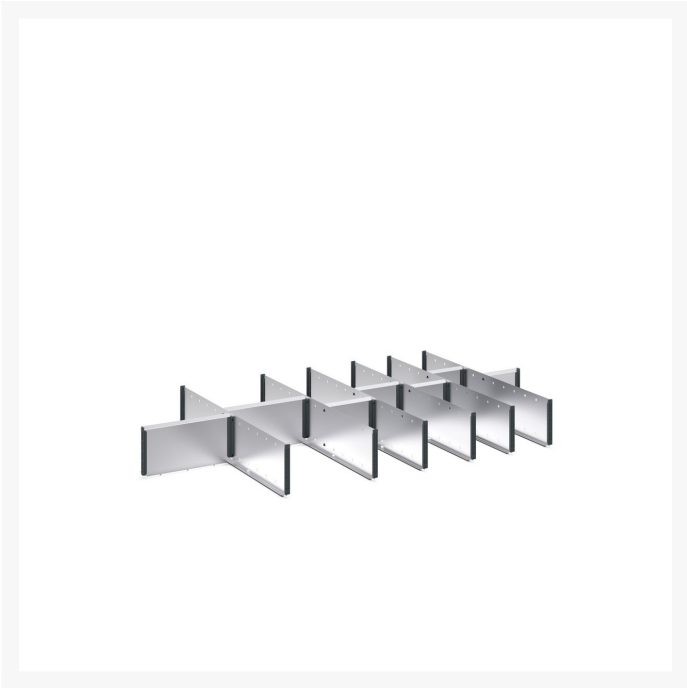

43020704.51 - cubio adjustable divider kit

Short Description

cubio adjustable divider kit 14 compartment. for cabinet -
WxDxH: 1300x750x150mm galvanised steel

Product Images

Additional Information

Width	1175
Depth	625
Height	127
Customs tariff number	94032080
Product material	Sheet steel
Product surface	Galvanised