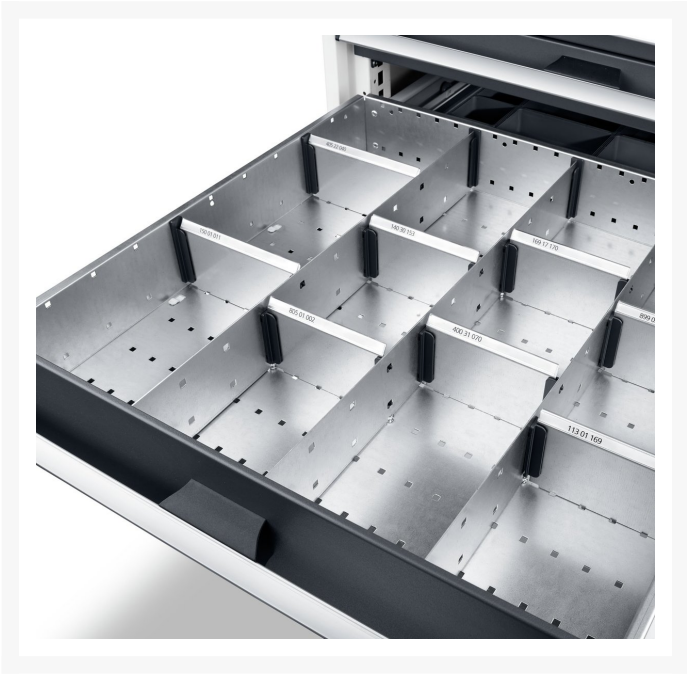

43020704.51 - cubio adjustable divider kit

Short Description

cubio adjustable divider kit 14 compartment. for cabinet -
WxDxH: 1300x750x150mm galvanised steel

Product Images

Additional Information

Width	1175
Depth	625
Height	127
Customs tariff number	94032080
Product material	Sheet steel
Product surface	Galvanised