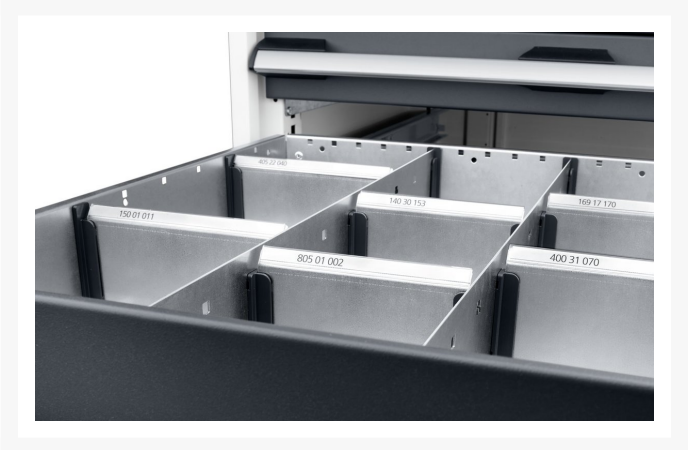

43020704.51 - cubio adjustable divider kit

Short Description

cubio adjustable divider kit 14 compartment. for cabinet -
WxDxH: 1300x750x150mm galvanised steel

Product Images

Additional Information

Width	1175
Depth	625
Height	127
Customs tariff number	94032080
Product material	Sheet steel
Product surface	Galvanised