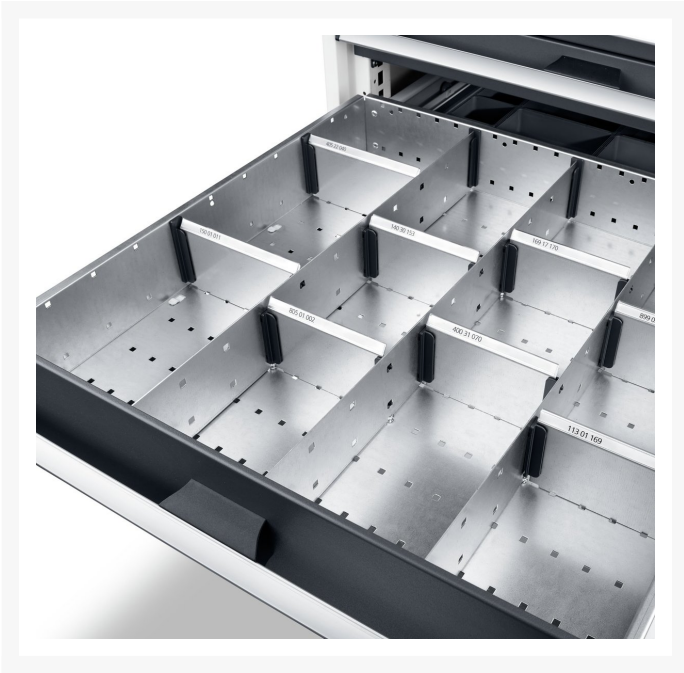

43020725.51 - cubio adjustable divider kit

Short Description

cubio adjustable divider kit 15 compartment. for cabinet -
WxDxH: 650x750x150mm galvanised steel

Product Images

Additional Information

Width	525
Depth	625
Height	127
Customs tariff number	94032080
Product material	Sheet steel
Product surface	Galvanised