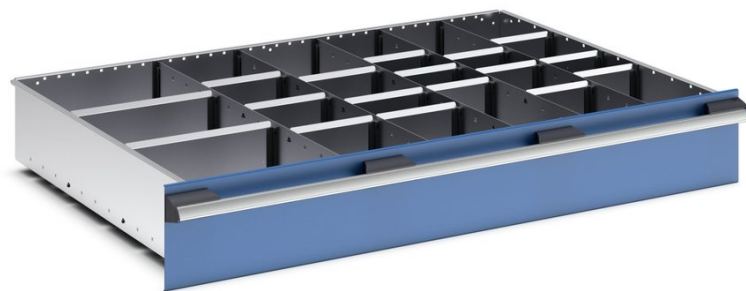

43020740.51 - cubio adjustable divider kit

Short Description

cubio adjustable divider kit 23 compartment. for cabinet -
WxDxH: 1050x750x150mm galvanised steel

Product Images

Additional Information

Width	925
Depth	625
Height	127
Customs tariff number	94032080
Product material	Sheet steel
Product surface	Galvanised