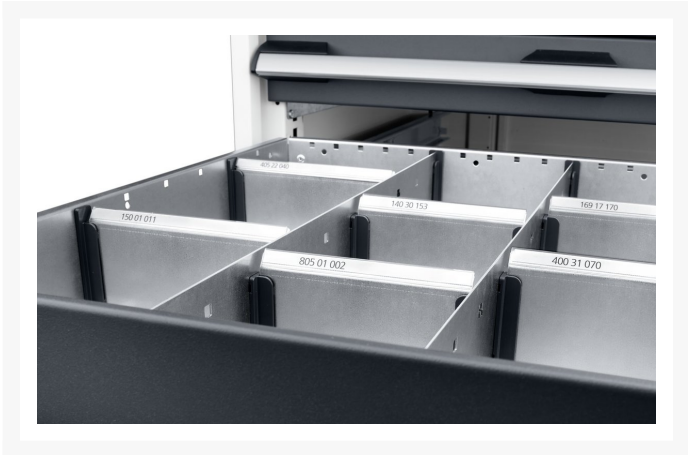

43020740.51 - cubio adjustable divider kit

Short Description

cubio adjustable divider kit 23 compartment. for cabinet -
WxDxH: 1050x750x150mm galvanised steel

Product Images

Additional Information

Width	925
Depth	625
Height	127
Customs tariff number	94032080
Product material	Sheet steel
Product surface	Galvanised