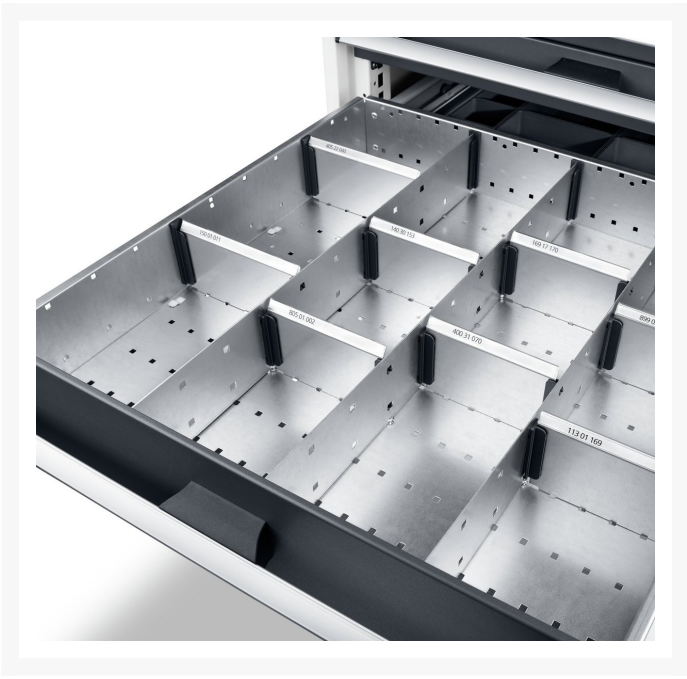

43020740.51 - cubio adjustable divider kit

Short Description

cubio adjustable divider kit 23 compartment. for cabinet -
WxDxH: 1050x750x150mm galvanised steel

Product Images

Additional Information

Width	925
Depth	625
Height	127
Customs tariff number	94032080
Product material	Sheet steel
Product surface	Galvanised