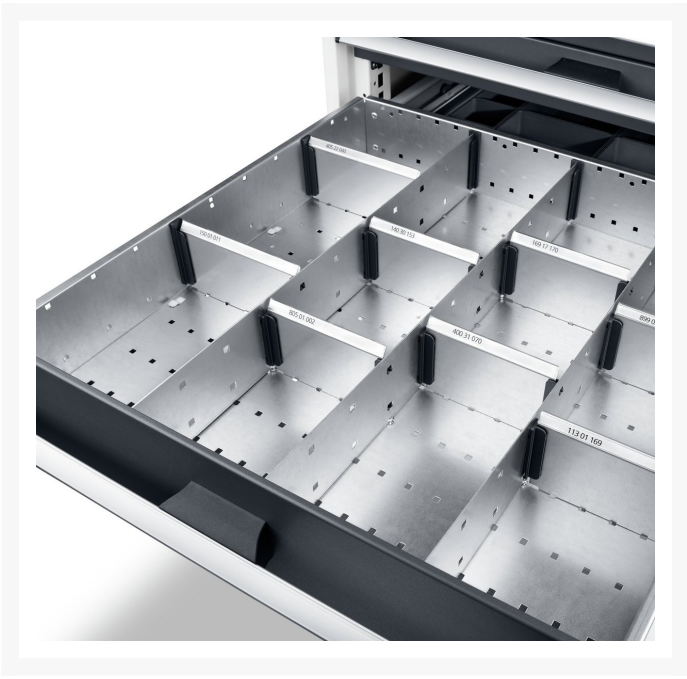

# 43020742.51 - cubio adjustable divider kit

## Short Description

cubio adjustable divider kit 16 compartment. for cabinet -  
WxDxH: 1300x525x150mm galvanised steel

## Additional Information

---

Width	1175
Depth	400
Height	127
Customs tariff number	94032080
Product material	Sheet steel
Product surface	Galvanised