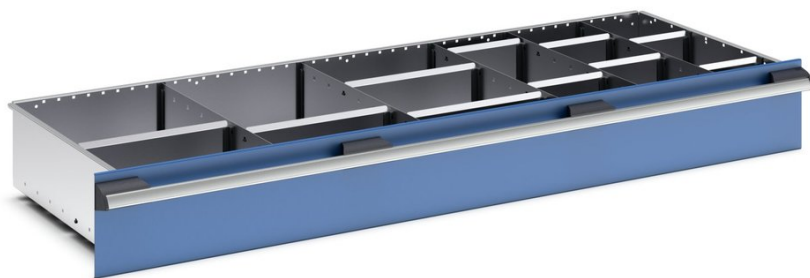

# 43020742.51 - cubio adjustable divider kit

## Short Description

cubio adjustable divider kit 16 compartment. for cabinet -  
WxDxH: 1300x525x150mm galvanised steel

## Additional Information

---

Width	1175
Depth	400
Height	127
Customs tariff number	94032080
Product material	Sheet steel
Product surface	Galvanised