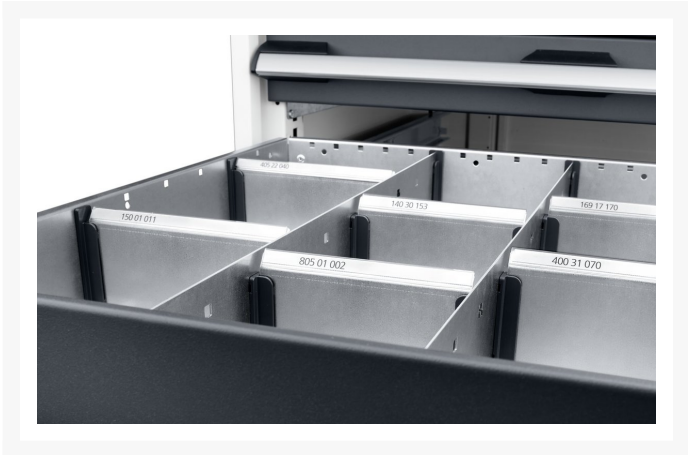

# 43020742.51 - cubio adjustable divider kit

## Short Description

cubio adjustable divider kit 16 compartment. for cabinet -  
WxDxH: 1300x525x150mm galvanised steel

## Additional Information

---

Width	1175
Depth	400
Height	127
Customs tariff number	94032080
Product material	Sheet steel
Product surface	Galvanised