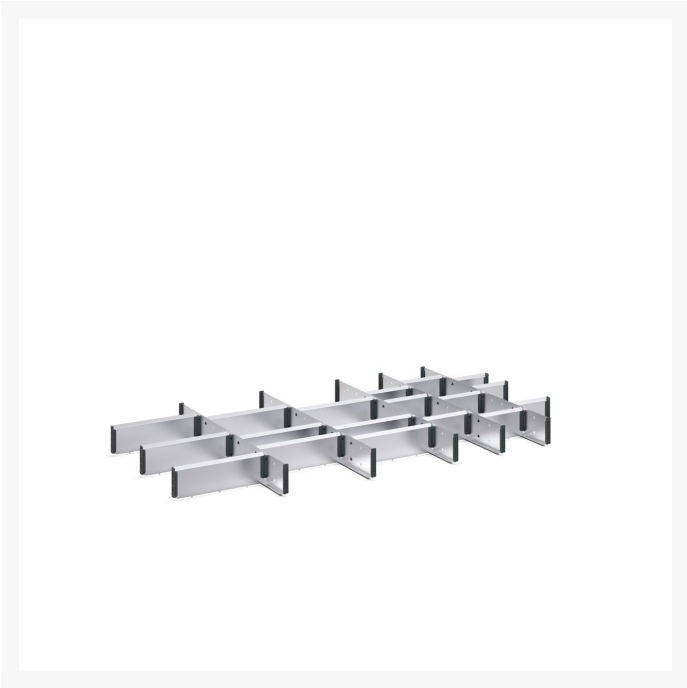

43020748.51 - cubio adjustable divider kit

Short Description

cubio adjustable divider kit 24 compartment. for cabinet -
WxDxH: 1300x750x100mm galvanised steel

Product Images

Additional Information

| | |
|-----------------------|-------------|
| Width | 1175 |
| Depth | 625 |
| Height | 77 |
| Customs tariff number | 94032080 |
| Product material | Sheet steel |
| Product surface | Galvanised |