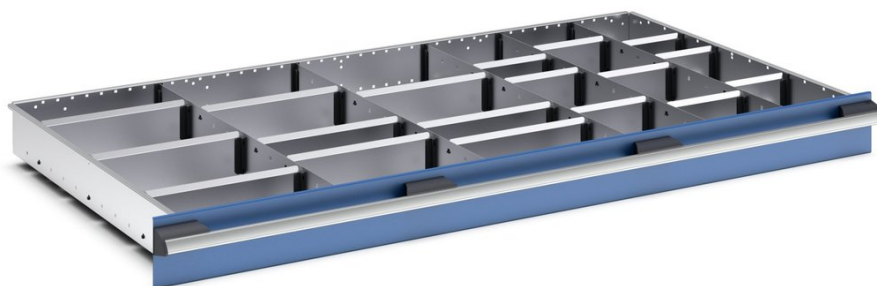

43020748.51 - cubio adjustable divider kit

Short Description

cubio adjustable divider kit 24 compartment. for cabinet -
WxDxH: 1300x750x100mm galvanised steel

Product Images

Additional Information

| | |
|-----------------------|-------------|
| Width | 1175 |
| Depth | 625 |
| Height | 77 |
| Customs tariff number | 94032080 |
| Product material | Sheet steel |
| Product surface | Galvanised |