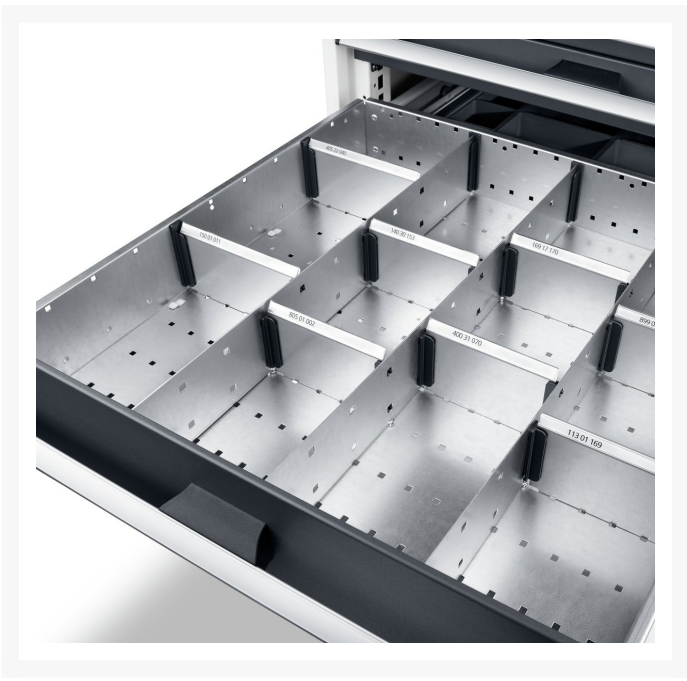

43020748.51 - cubio adjustable divider kit

Short Description

cubio adjustable divider kit 24 compartment. for cabinet -
WxDxH: 1300x750x100mm galvanised steel

Product Images

Additional Information

| | |
|-----------------------|-------------|
| Width | 1175 |
| Depth | 625 |
| Height | 77 |
| Customs tariff number | 94032080 |
| Product material | Sheet steel |
| Product surface | Galvanised |