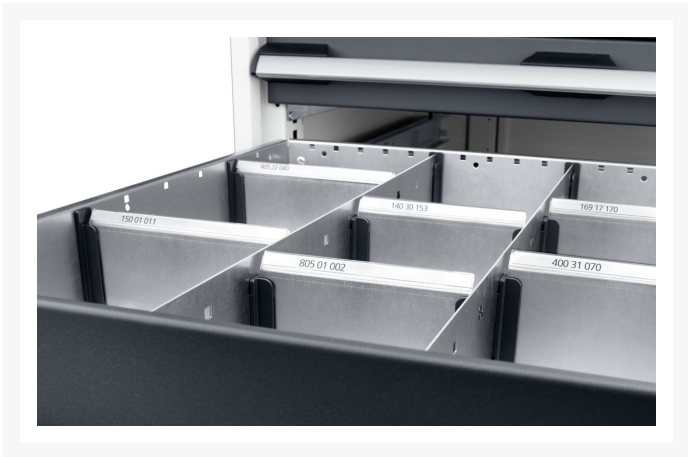

43020748.51 - cubio adjustable divider kit

Short Description

cubio adjustable divider kit 24 compartment. for cabinet -
WxDxH: 1300x750x100mm galvanised steel

Product Images

Additional Information

| | |
|-----------------------|-------------|
| Width | 1175 |
| Depth | 625 |
| Height | 77 |
| Customs tariff number | 94032080 |
| Product material | Sheet steel |
| Product surface | Galvanised |