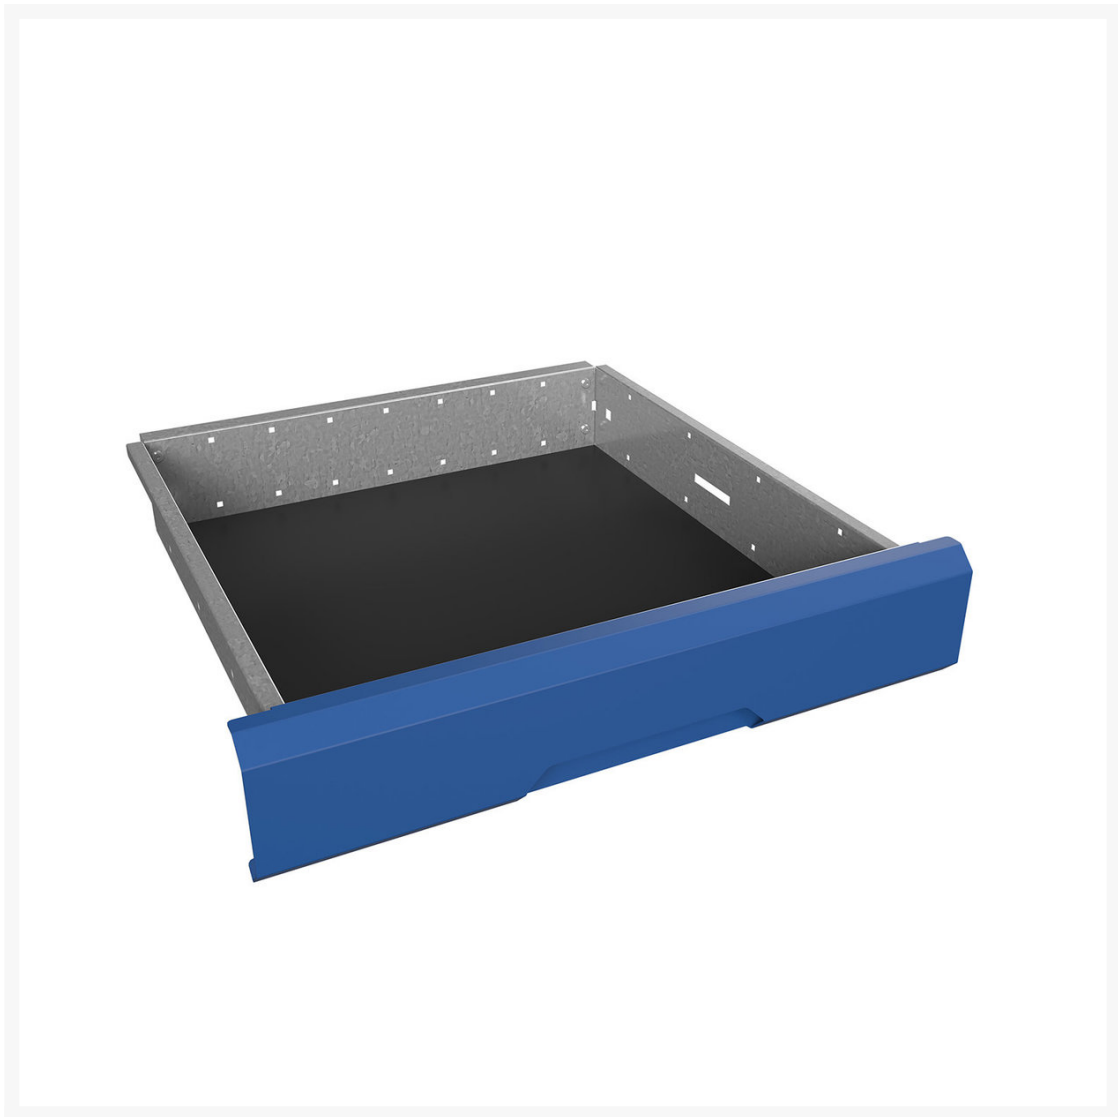

16926900 - verso inlay mat

Short Description

verso inlay mat
WxD: 525x550mm black

Product Images

Additional Information

Width	525
Depth	426
Height	3
Customs tariff number	39211200
Product material	Foam