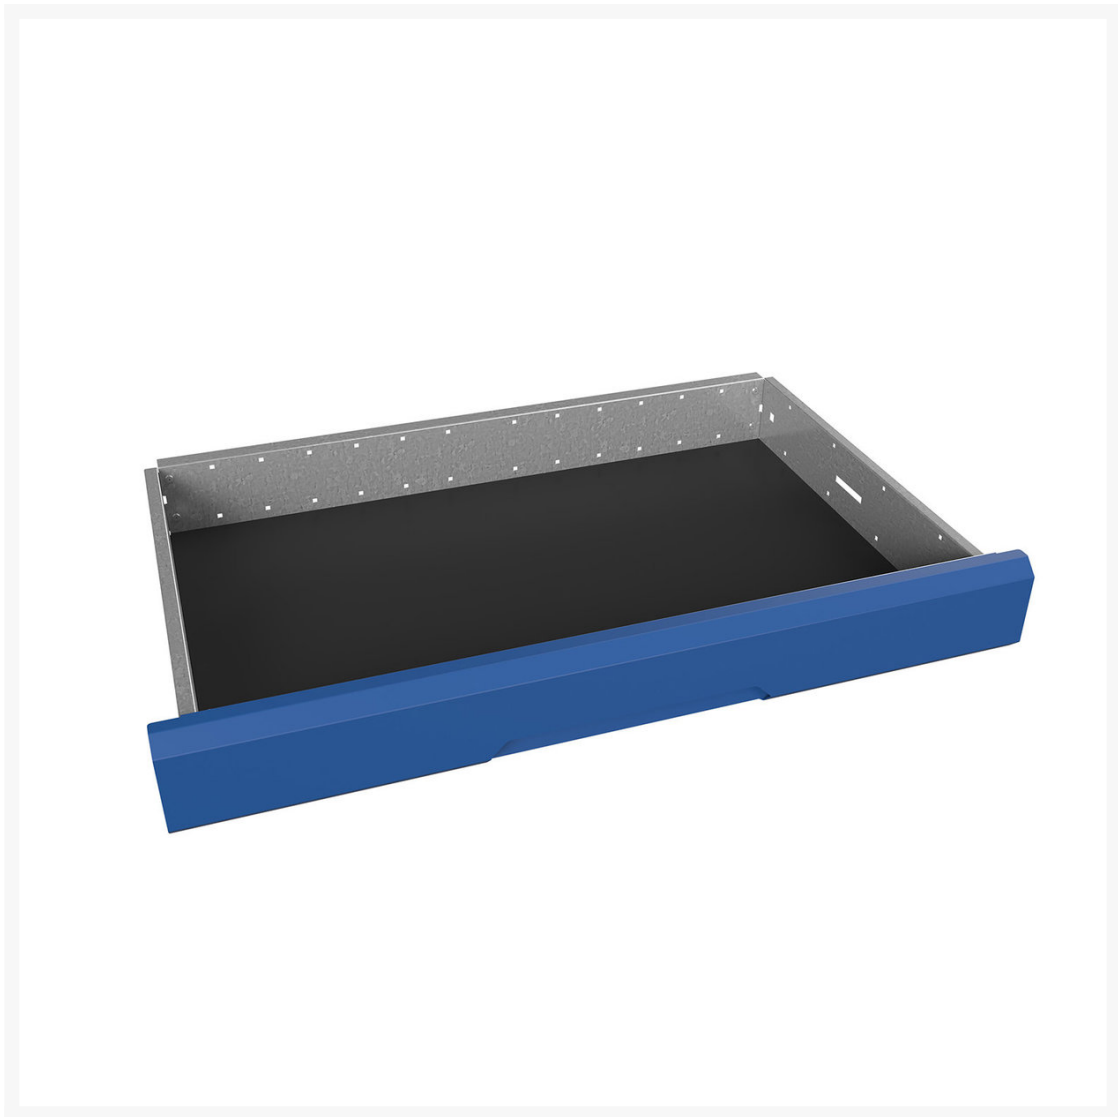

16926901 - verso inlay mat

Short Description

verso inlay mat
WxD: 800x550mm black

Product Images

Additional Information

Width	800
Depth	426
Height	3
Customs tariff number	39211200
Product material	Foam