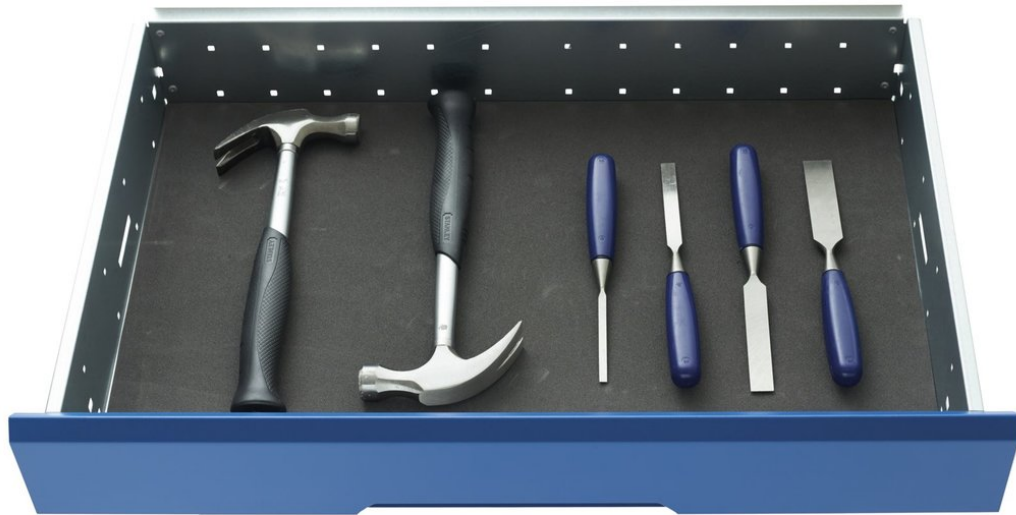

16926901 - verso inlay mat

Short Description

verso inlay mat
WxD: 800x550mm black

Product Images

Additional Information

Width	800
Depth	426
Height	3
Customs tariff number	39211200
Product material	Foam