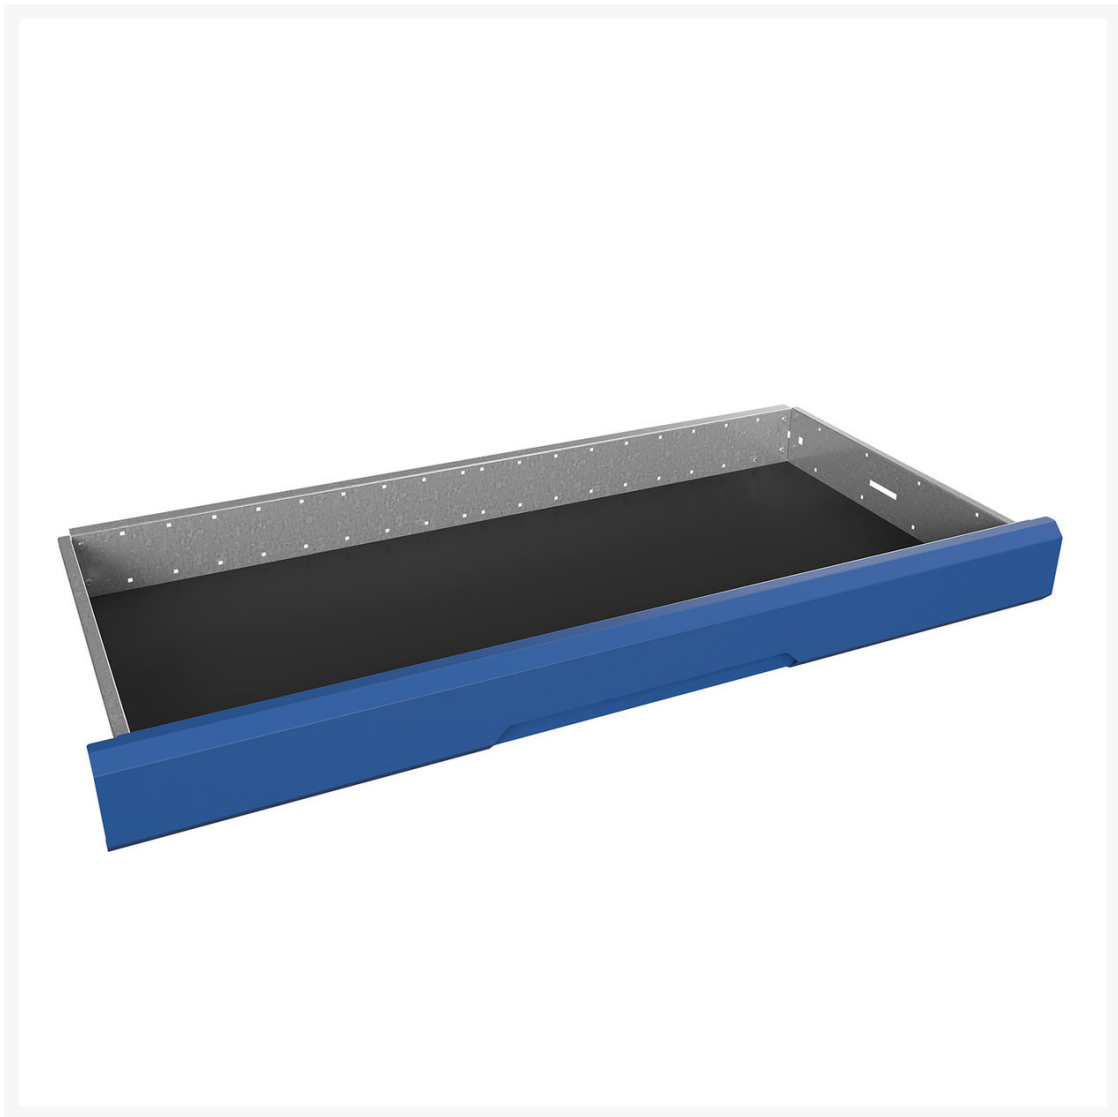

16926902 - verso inlay mat

Short Description

verso inlay mat
WxD: 1050x550mm black

Product Images

Additional Information

Width	1050
Depth	426
Height	3
Customs tariff number	39211200
Product material	Foam