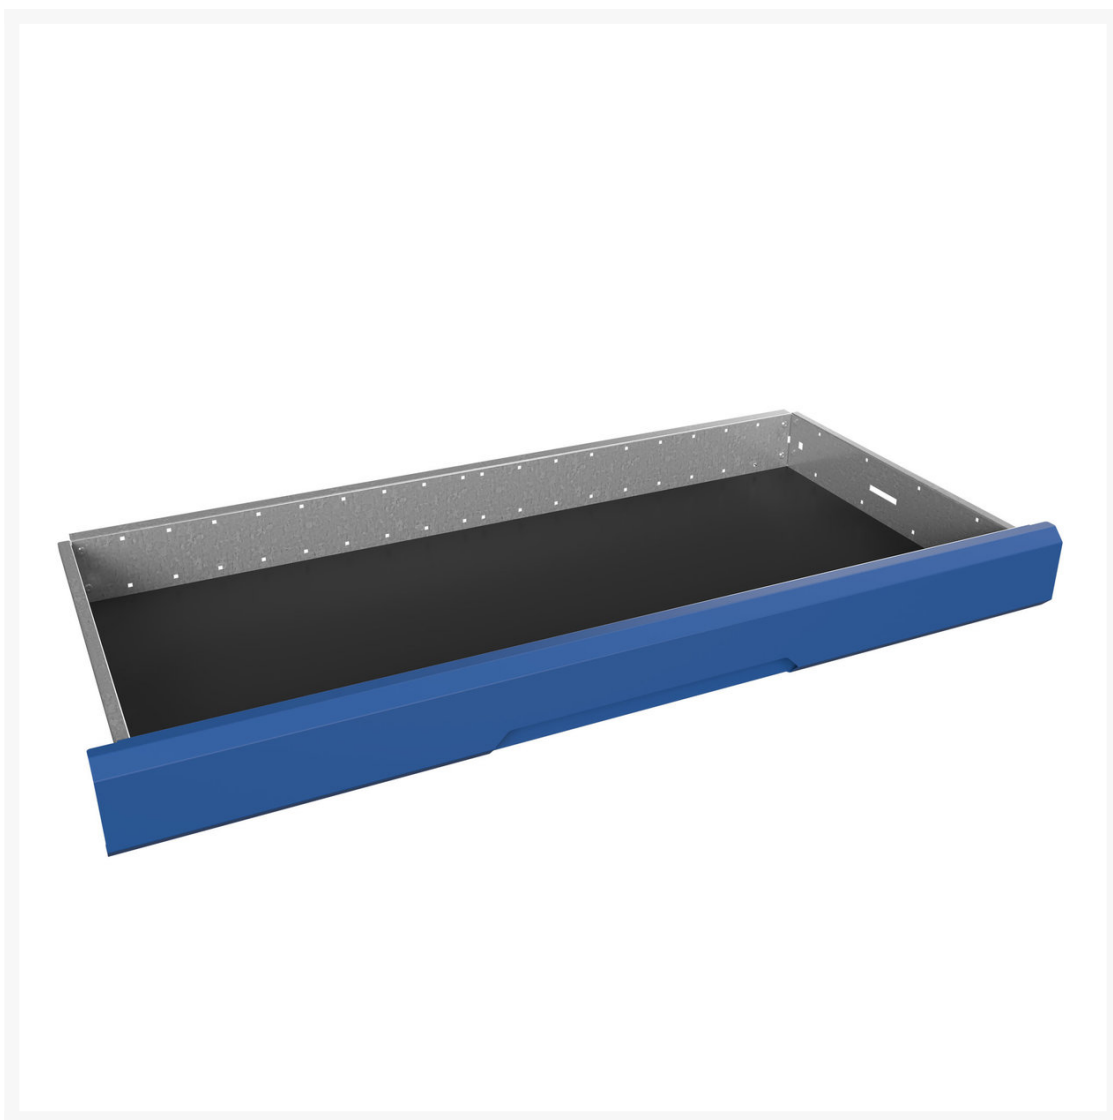

16926903 - verso inlay mat

Short Description

verso inlay mat
WxD: 1300x550mm black

Product Images