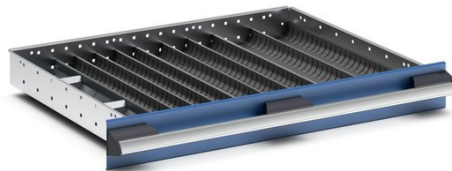

43020007 - cubio trough block divider kit

Short Description

cubio trough block divider kit 27 compartment. for cabinet -
WxDxH: 650x525x28mm plastic RAL 7011

Product Images

Additional Information

Width	650
Depth	400
Height	28
Customs tariff number	39231090
Colour	Iron grey
RAL colour	RAL7011
Product material	Plastic
Product surface	Polypropylene