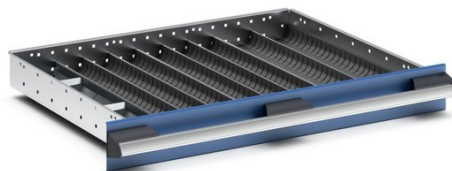

43020008 - cubio trough block divider kit

Short Description

cubio trough block divider kit 24 compartment. for cabinet -
WxDxH: 650x525x28mm plastic RAL 7011

Product Images

Additional Information

Width	650
Depth	400
Height	28
Customs tariff number	39231090
Colour	Iron grey
RAL colour	RAL7011
Product material	Plastic
Product surface	Polypropylene