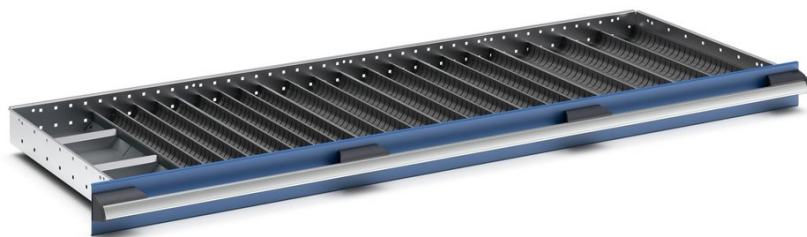

43020016 - cubio trough block divider kit

Short Description

cubio trough block divider kit 55 compartment. for cabinet -
WxDxH: 1300x525x28mm plastic RAL 7011

Product Images

Additional Information

Width	1300
Depth	400
Height	28
Customs tariff number	39231090
Colour	Iron grey
RAL colour	RAL7011
Product material	Plastic
Product surface	Polypropylene