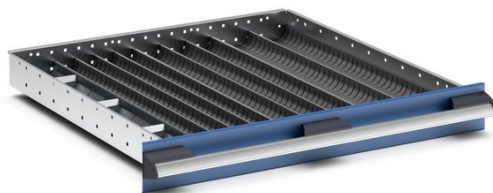

# 43020022 - cubio trough block divider kit

## Short Description

cubio trough block divider kit 36 compartment. for cabinet -  
WxDxH: 650x650x28mm plastic RAL 7011

## Additional Information

---

Width	650
Depth	525
Height	28
Customs tariff number	39231090
Colour	Iron grey
RAL colour	RAL7011
Product material	Plastic
Product surface	Polypropylene