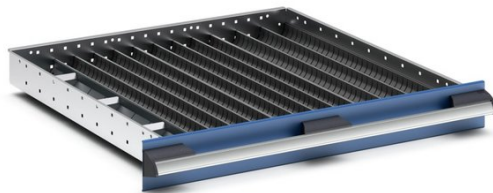

43020024 - cubio trough block divider kit

Short Description

cubio trough block divider kit 44 compartment. for cabinet -
WxDxH: 650x650x28mm plastic RAL 7011

Product Images

Additional Information

Width	650
Depth	525
Height	28
Customs tariff number	39231090
Colour	Iron grey
RAL colour	RAL7011
Product material	Plastic
Product surface	Polypropylene