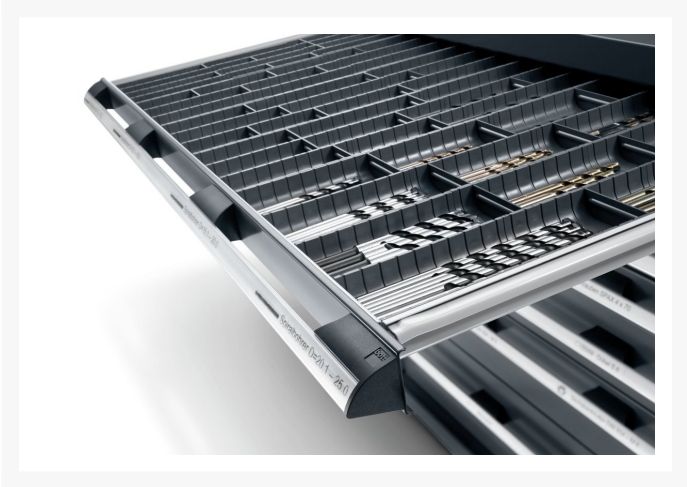

43020024 - cubio trough block divider kit

Short Description

cubio trough block divider kit 44 compartment. for cabinet -
WxDxH: 650x650x28mm plastic RAL 7011

Product Images

Additional Information

Width	650
Depth	525
Height	28
Customs tariff number	39231090
Colour	Iron grey
RAL colour	RAL7011
Product material	Plastic
Product surface	Polypropylene