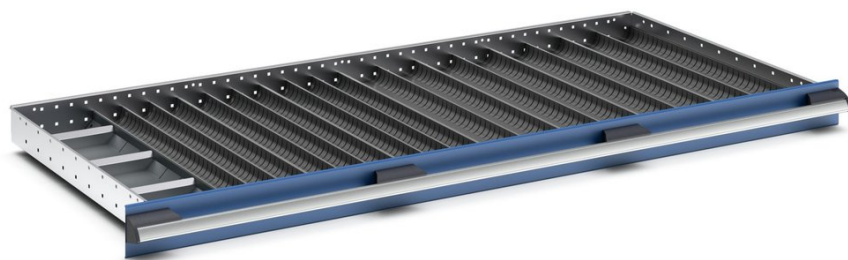

43020032 - cubio trough block divider kit

Short Description

cubio trough block divider kit 68 compartment. for cabinet -
WxDxH: 1300x650x28mm plastic RAL 7011

Product Images

Additional Information

Width	1300
Depth	525
Height	28
Customs tariff number	39231090
Colour	Iron grey
RAL colour	RAL7011
Product material	Plastic
Product surface	Polypropylene