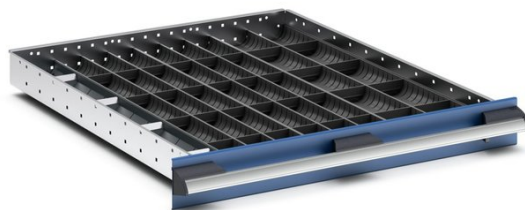

# 43020038 - cubio trough block divider kit

## Short Description

cubio trough block divider kit 41 compartment. for cabinet -  
WxDxH: 650x750x28mm plastic RAL 7011

## Additional Information

---

Width	650
Depth	625
Height	28
Customs tariff number	39231090
Colour	Iron grey
RAL colour	RAL7011
Product material	Plastic
Product surface	Polypropylene