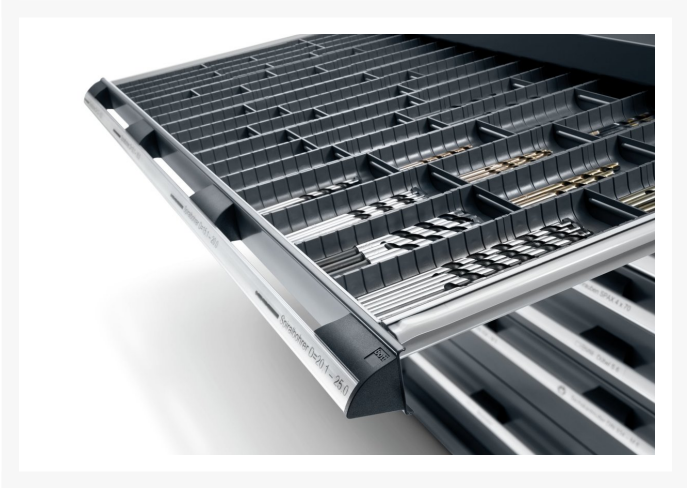

# 43020039 - cubio trough block divider kit

## Short Description

cubio trough block divider kit 56 compartment. for cabinet -  
WxDxH: 650x750x28mm plastic RAL 7011

## Additional Information

---

Width	650
Depth	625
Height	28
Customs tariff number	39231090
Colour	Iron grey
RAL colour	RAL7011
Product material	Plastic
Product surface	Polypropylene