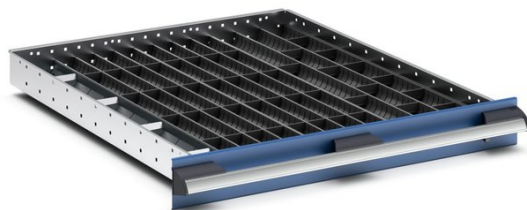

# 43020039 - cubio trough block divider kit

## Short Description

cubio trough block divider kit 56 compartment. for cabinet -  
WxDxH: 650x750x28mm plastic RAL 7011

## Additional Information

---

Width	650
Depth	625
Height	28
Customs tariff number	39231090
Colour	Iron grey
RAL colour	RAL7011
Product material	Plastic
Product surface	Polypropylene