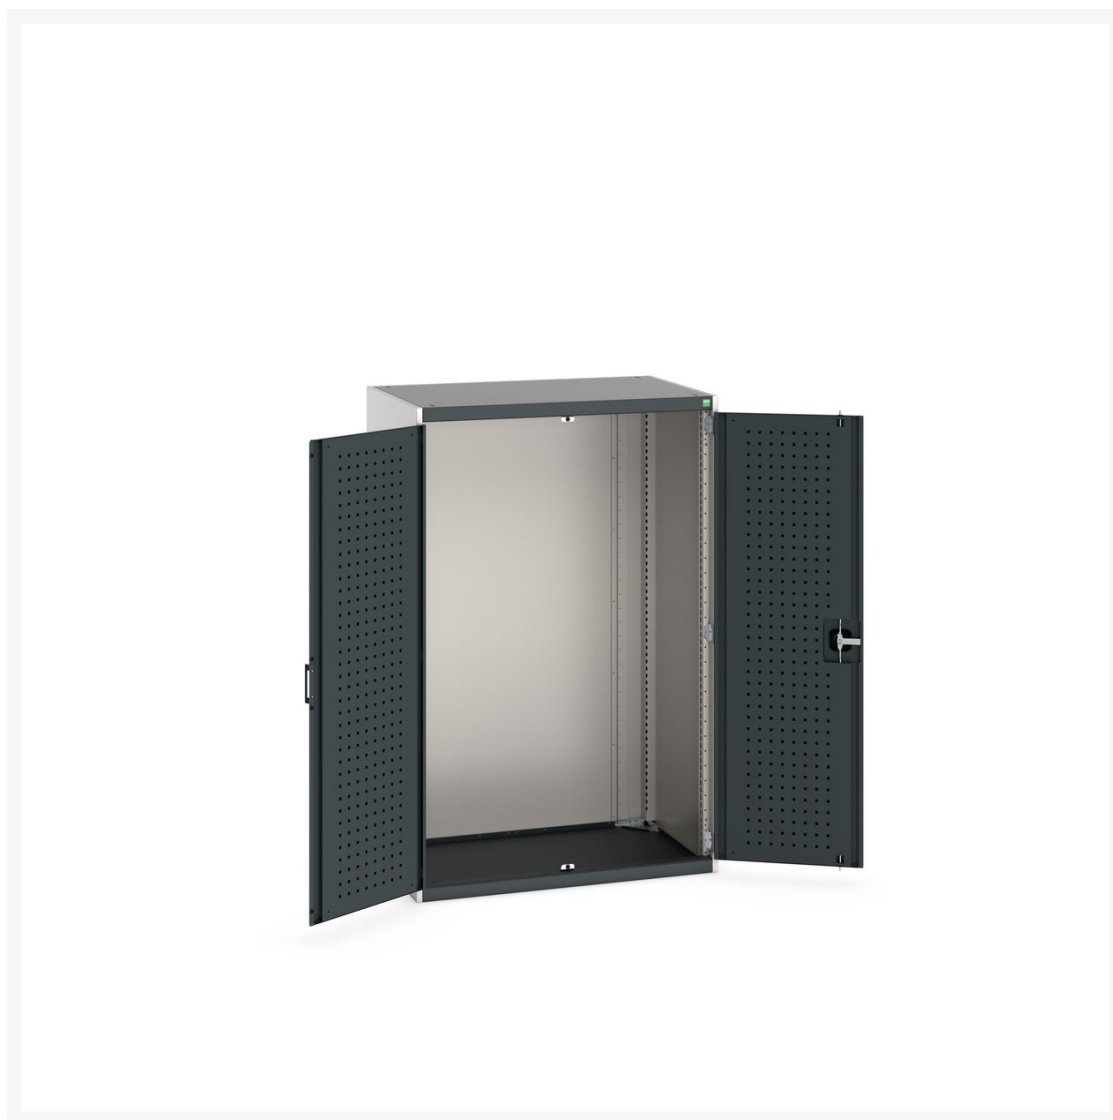

40021065. - cubio cupboard

Short Description

cubio cupboard with perfo doors

WxDxH: 1050x650x1600mm

Product Images

Additional Information

Width	1050
Depth	650
Height	1600
Customs tariff number	94032080
Product material	Sheet steel
Product surface	Powder coated
Door type	Perfo

Product Options

Colour:	Anthracite grey
	Crimson red
	Gentian blue
	Light grey