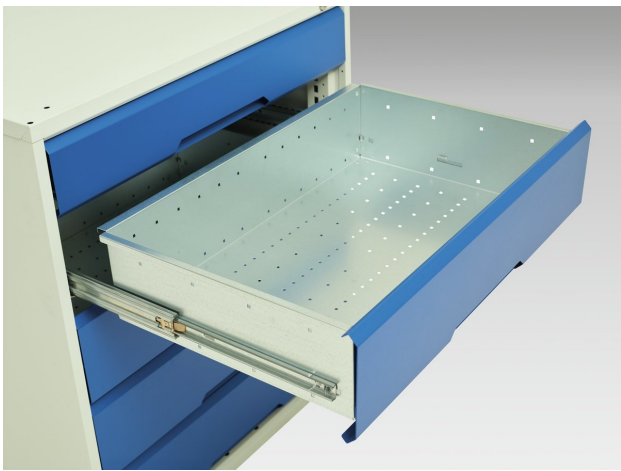

# 16925006. - verso drawer-door cabinet

## Short Description

verso drawer-door cabinet with 1 drawer / cupboard  
WxDxH: 525x550x600mm

## Additional Information

---

Width	525
Depth	550
Height	600
Customs tariff number	94032080
Product material	Sheet steel
Product surface	Powder coated
Drawer Load Capacity	75 kg
Drawer height 1	125mm
Drawer 1 Internal Dimensions	405mm x 430mm x 100mm
Door type	Plain
Door height 1	375 mm
Number of shelves	1
Shelf Type	Full Depth
Shelf Material	Steel
Shelf Load Capacity	75kg