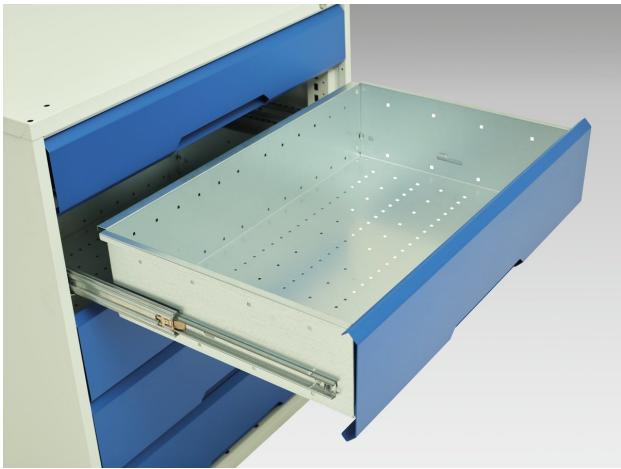

# 16925104. - verso drawer cabinet

## Short Description

---

verso drawer cabinet with 4 drawers  
WxDxH: 800x550x600mm

## Additional Information

---

Width	800
Depth	550
Height	600
Customs tariff number	94032080
Product material	Sheet steel
Product surface	Powder coated
Drawer Load Capacity	75 kg
Drawer height 1	100mm
Drawer 1 Internal Dimensions	680mm x 430mm x 75mm
Drawer height 2	125mm
Drawer 2 Internal Dimensions	680mm x 430mm x 100mm
Drawer height 3	125mm
Drawer 3 Internal Dimensions	680mm x 430mm x 100mm
Drawer height 4	175mm
Drawer 4 Internal Dimensions	680mm x 430mm x 150mm