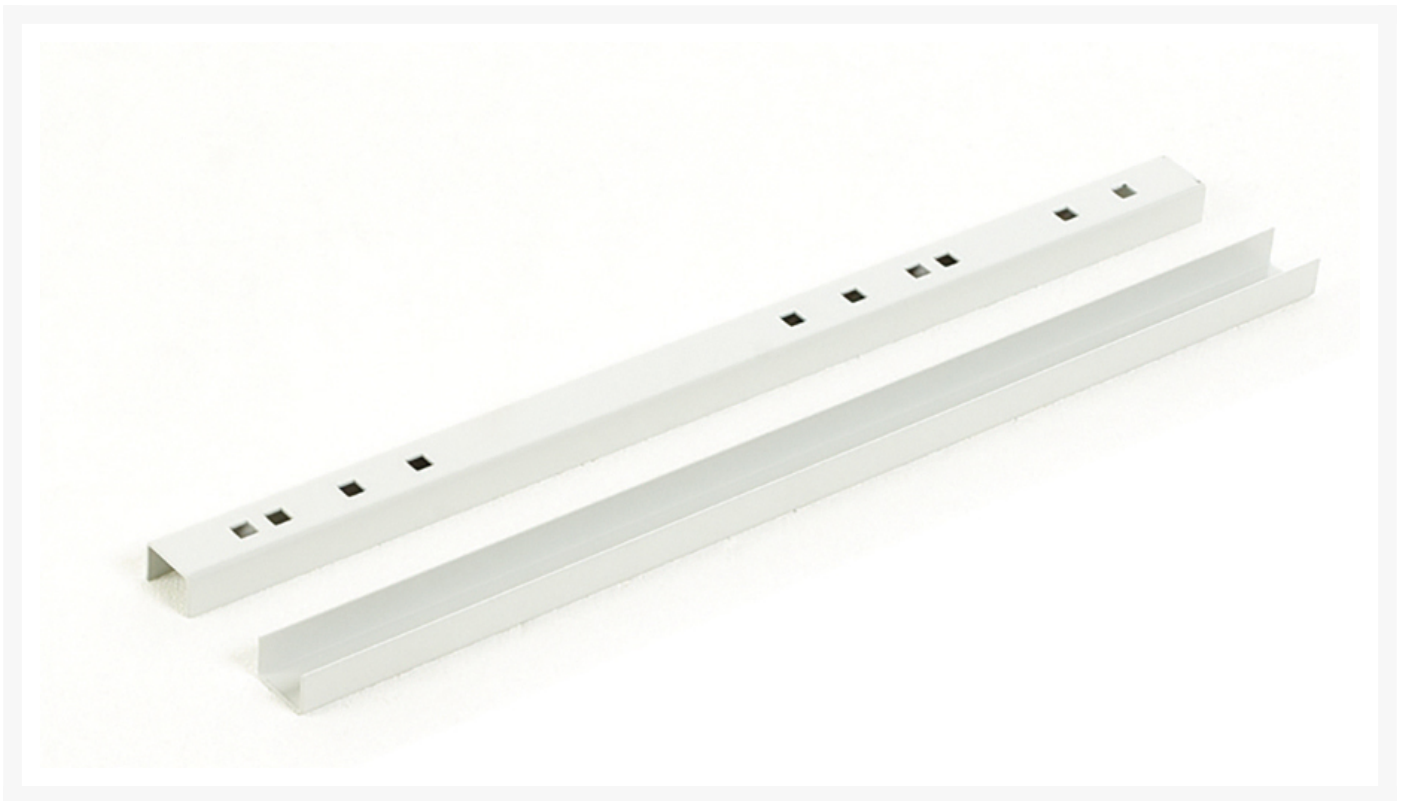

41010026.16V - cubio cabinet support channel kit

Short Description

cubio cabinet support channel kit for 750mm deep models
WxDxH: 45x640x29mm RAL 7035

Product Images

Additional Information

Width	45
Depth	640
Height	29
Customs tariff number	94032080
Colour	Light grey
RAL colour	RAL7035
Product material	Sheet steel
Product surface	Powder coated