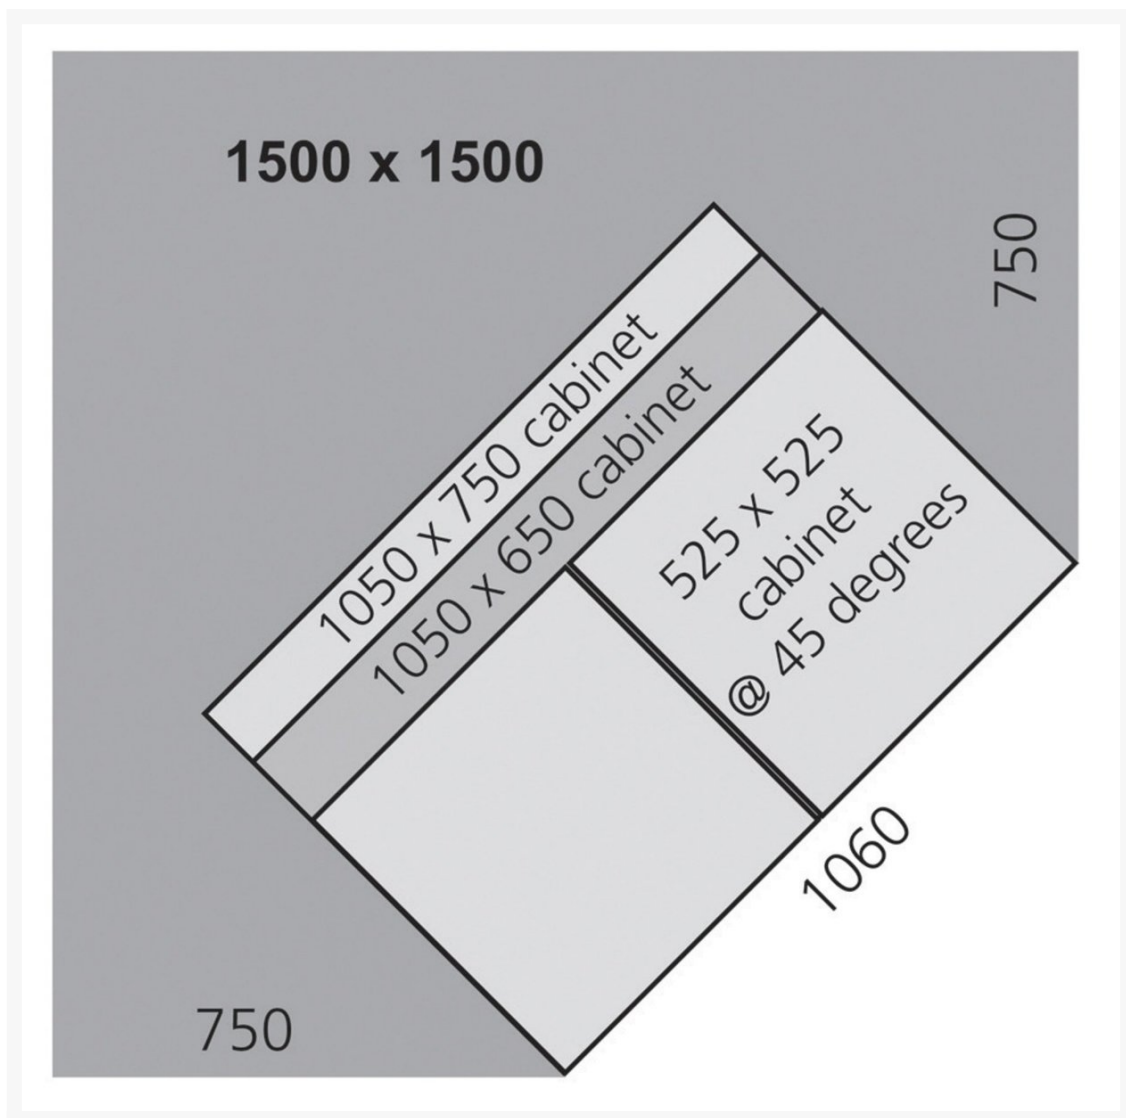

# 41201067.15V - cubio corner worktop

## Short Description

cubio corner worktop lino  
WxDxH: 1500x1500x40mm grey

## Additional Information

Width	1500
Depth	1500
Height	40
Customs tariff number	44189990
Product material	Lino
Product surface	Lino